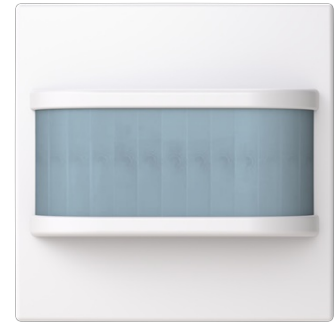

Sensor element for movement sensor

Busch-Watchdog® Cover Plate Movement sensor white - Saga

Type: 64762-916-510

Product ID: 2CKA006800A3058

GTIN: 4011395316351

Movement detector sensor with measurement of ambient light. For automatic switching of devices dependent on motion and brightness. Push switch function possible at all times. ./.. In combination with dimmer insert flex: dimming function of lighting and selectable light value storage. With enabling of pre-warning of switch-off for stairwell operation. Compatible with all free@home flex inserts. Adjusting elements on rear side. Extension of the detection range by means of master/slave combination. With continuous light/continuous Off function. With brightness-independent test mode for evaluating the detection zone. With detection display in test mode. Surveillance density: 14 sectors with 56 switching segments. Switch-off delay: approx. 10 sec - 30 min or short-time pulse 1 sec adjustable. For relay insert flex, 1gang, 64811 U. For e-contact insert flex, 1gang, 64814 U. For series relay insert flex, 2gang, 64821 U. For LED touch dimmer insert flex, 1gang, 64851 U. For extension insert flex, 64891 U. Mounting height: 22 mm.