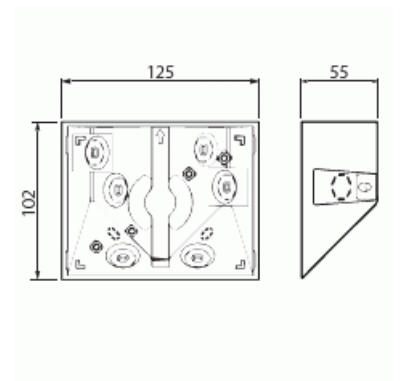

Ceiling/corner adapter

Ceiling/corner adapter, white

Type: 6868-204-500

Product ID: 2CKA006800A2562

GTIN: 4011395150979

Technical specification

Packing

Package:	1/10
Unit:	PCS

ETIM Data

Type of accessory/spare part:	Corner adapter
Accessory:	Yes
Spare part:	No
Colour:	White