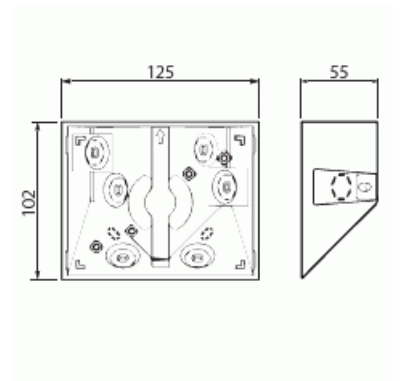

# Ceiling/corner adapter

Ceiling/corner adapter, white

**Type:** 6868-204-500

**Product ID:** 2CKA006800A2562

**GTIN:** 4011395150979

### Packing

Package:	1/10
Unit:	PCS

### ETIM Data

ETIM Version:	ETIM-9.0
ETIM Class:	EC001580
Type of accessory/spare part:	Corner adapter
Accessory:	Yes
Spare part:	No
Colour:	White