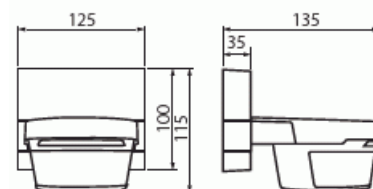

Product Card

Watchdog 220 MasterLINE, anthracite

Rated power: 3680 W/VA

Protection class (Device): IP 55

Temperature range (Device): -25 °C - 55 °C

Detection range: frontal: 16 m lateral: 16 m

Brightness limit value: 0.5 Lux - 300 Lux - , Daytime operation

Detection angle: 220 °

Dimensions: (L x W x D): 115 mm x 125 mm x 141 mm

Mounting height: - 2.5 m

In combination with a relay/contactors, an RC suppressor 6899 has to be used.

Technical specification

Electrical quantities

Power ratio (cos φ):	0.6
Switching current:	≤ 16 AX

Classification

Enclosure class:	IP55
------------------	------

Dimensions

Dimensions:	115x125x141 mm
Weight:	550 g

Thermal conditions

Operating temperature:	-25 ... 55 °C
------------------------	---------------