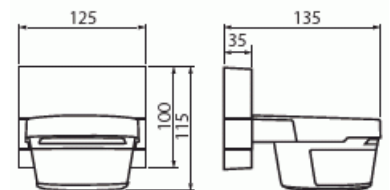

Product Card

Watchdog 220 MasterLINE, anthracite

Rated power: 3680 W/VA

Protection class (Device): IP 55

Temperature range (Device): -25 °C - 55 °C

Detection range: frontal: 16 m lateral: 16 m

Brightness limit value: 0.5 Lux - 300 Lux - , Daytime operation

Detection angle: 220 °

Dimensions: (L x W x D): 115 mm x 125 mm x 141 mm

Mounting height: - 2.5 m

In combination with a relay/contactors, an RC suppressor 6899 has to be used.

Technical specification

Electrical quantities

Power ratio (cos ϕ):	0.6
Switching current:	≤ 16 AX

Classification

Enclosure class:	IP55
------------------	------

Dimensions

Dimensions:	115x125x141 mm
Weight:	550 g

Thermal conditions

Operating temperature:	-25 ... 55 °C
------------------------	---------------