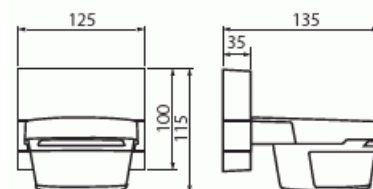

# Product Card

Watchdog 220 MasterLINE, anthracite

Rated power: 3680 W/VA  
Protection class (Device): IP 55  
Temperature range (Device): -25 °C - 55 °C  
Detection range: frontal: 16 m lateral: 16 m  
Brightness limit value: 0.5 Lux - 300 Lux - , Daytime operation  
Detection angle: 220 °  
Dimensions: (L x W x D): 115 mm x 125 mm x 141 mm  
Mounting height: - 2.5 m  
In combination with a relay/contactors, an RC suppressor 6899 has to be used.

### Dimensions

Dimensions:	115x125x141 mm
Weight:	550 g