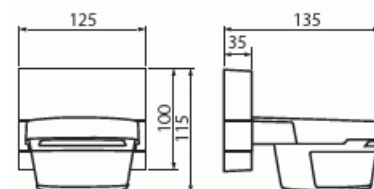

Product Card

Watchdog 220 MasterLINE, white

Rated power: 3680 W/VA
Protection class (Device): IP 55
Temperature range (Device): -25 °C - 55 °C
Detection range: frontal: 16 m lateral: 16 m
Brightness limit value: 0.5 Lux - 300 Lux - , Daytime operation
Detection angle: 220 °
Dimensions: (L x W x D): 115 mm x 125 mm x 141 mm
Mounting height: - 2.5 m
In combination with a relay/contactors, an RC suppressor 6899 has to be used.

Technical specification

Electrical quantities

Rated voltage:	230 V
Power ratio (cos φ):	0.6
Switching current:	≤ 16 AX

Classification

Enclosure class:	IP55
------------------	------

Dimensions

Dimensions:	115x125x141 mm
Weight:	550 g