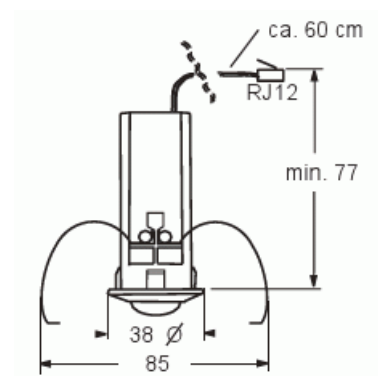

BasicLINE mini

BasicLINE mini, white

Type: 6811 EB-500

Product ID: 2CKA006800A2517

GTIN: 4011395148037

230V/50Hz, 2000W, IP20 for flush mounting.
Detection area 360°, 4-10m. Brightness level adjustment 10-1000 lux.
Time delay 1min. - 15min. Installation height 2-5m.

Product Card

BasicLINE mini, white

| | |
|--|--------------|
| Degree of protection (IP): | IP20 |
| Frequency: | 50 Hz |
| Nominal voltage: | 230 V |
| Min. switch-on time: | 60 s |
| Max. duty cycle: | 15 min |
| Detection angle horizontal: | 360 ° |
| Response value luminosity: | 10...1000 lx |
| Max. switching power: | 2000 W |
| Temperature: | 0...45 |
| Number of switching zones: | 1 |
| Substation input: | No |
| With alarm function: | No |
| Width: | 75 mm |
| Height: | 130 mm |
| Depth: | 150 mm |
| Built-in width: | 27 mm |
| Built-in depth: | 205 mm |
| Built-in diameter: | 32 mm |
| Min. depth of built-in installation box: | 205 mm |
| Compatible with Apple HomeKit: | No |
| Compatible with Google Assistant: | No |
| Compatible with Amazon Alexa: | No |
| IFTTT support available: | No |