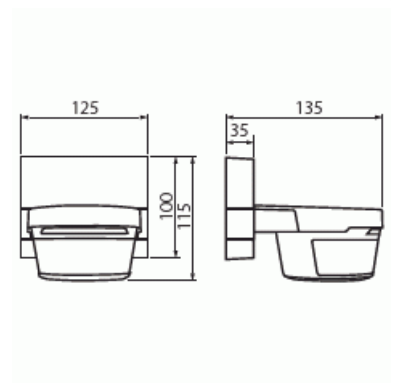

# Watchdog

Watchdog 220 WaveLINE, RF, white

**Type:** 6747AGM-204-500

**Product ID:** 2CKA006700A0035

**GTIN:** 4011395175880

230 V, 16 A relay, IP55, for surface mounting. Detection area 220 degrees - the sensor section can be tilted down and rotated horizontally. Detection range 16 m to the front and sides when mounted at a height of 2.5 m. Adjustable lighting level 0.5-1,000 lux, switch-off delay 2 sec-30 min.

### Dimensions

Dimensions: 115x125x141 mm

Weight: 550 g