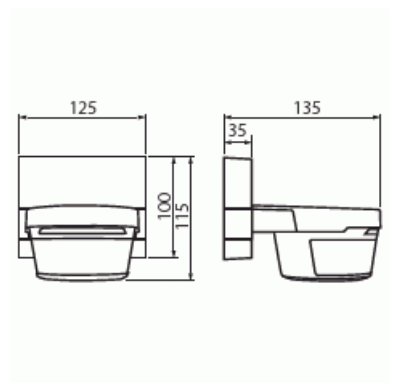

Product Card

Watchdog 220 WaveLINE, RF, white

Watchdog

Watchdog 220 WaveLINE, RF, white

Type: 6747AGM-204-500

Product ID: 2CKA006700A0035

GTIN: 4011395175880

230 V, 16 A relay, IP55, for surface mounting. Detection area 220 degrees - the sensor section can be tilted down and rotated horizontally. Detection range 16 m to the front and sides when mounted at a height of 2.5 m. Adjustable lighting level 0.5-1,000 lux, switch-off delay 2 sec-30 min.

Technical specification

Dimensions

Dimensions:	115x125x141 mm
Weight:	550 g

Classification

Enclosure class:	IP55
------------------	------

Electrical quantities

Rated voltage:	230 V
----------------	-------