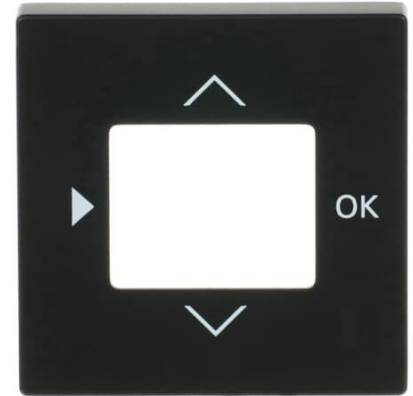

## Product Card

Timer switch, center plate, black matt

# Center plate

Timer switch, center plate, black matt

**Type:** 6435-885

**Product ID:** 2CKA006430A0389

**GTIN:** 4011395148020

Center plate suitable for thermostat TC16-20, week clock 6455 and timer 6465U, black matt.

### ETIM Data

ETIM Version:	ETIM-9.0
ETIM Class:	EC000011
Model:	Central cover plate
Imprint/indication:	Other
Scannable symbol/barrier free:	No
Utilization:	Time switch
Suitable for touch sensor connector for bus system:	No
Type of fastening:	Clamp mounting
Monitoring window/light outlet:	No
Material:	Plastic

# Product Card

Timer switch, center plate, black matt

Material quality:	Thermoplastic
Halogen free:	No
Surface protection:	Lacquered
Surface finishing:	Matt
Anti-bacterial treatment:	No
Colour:	Black
RAL-number (similar):	9005
With label area:	No
With exchangeable lens/symbol:	No
Impact strength:	IK00
Width:	63 mm
Height:	63 mm
Depth:	10.4 mm