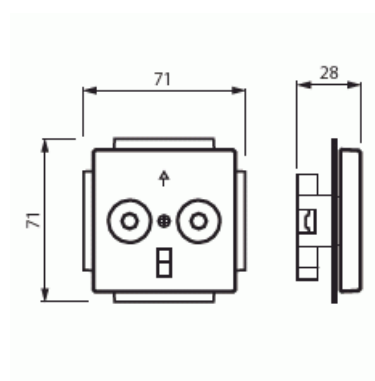

Equipot. outlet

Equipotential outlet, Impressivo, 2-gang, white

Type: 2095 UC-84

Product ID: 2CKA002495A0086

GTIN: 4011395065570

Equipotential socket outlet 2-gang. Screw terminals for 1x6 and 4 x 2,5 conductors. It is suitable for the 85mm cover frames and with the 2519-xx adapter also for the 100mm cover frames. The manufacture material is a durable high quality plastic. The surface is glossy and easy to keep clean. Cleaning with a mild, standard household detergent. Be careful when cleaning with a powerful dissolvent.

Technical specification

Packing

Package:	10/100
Unit:	PCS

ETIM Data

Assembly arrangement:	Basic element with central cover plate
Model:	Socket outlet 2-position
Halogen free:	Yes
Surface protection:	Untreated
Surface finishing:	Glossy
Colour:	White
RAL-number (similar):	9016

Product Card

Equipotential outlet, Impressivo, 2-gang, white

Transparent:

No