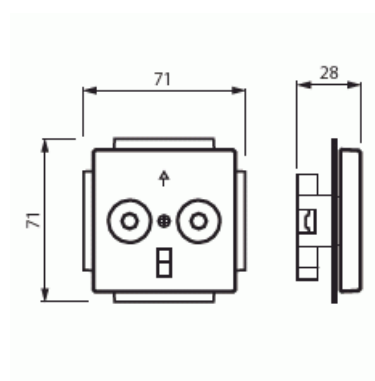

Product Card

Equipotential outlet, Impressivo, 2-gang, white

Equipot. outlet

Equipotential outlet, Impressivo, 2-gang, white

Type: 2095 UC-84

Product ID: 2CKA002495A0086

GTIN: 4011395065570

Equipotential socket outlet 2-gang. Screw terminals for 1x6 and 4 x 2,5 conductors. It is suitable for the 85mm cover frames and with the 2519-xx adapter also for the 100mm cover frames. The manufacture material is a durable high quality plastic. The surface is glossy and easy to keep clean. Cleaning with a mild, standard household detergent. Be careful when cleaning with a powerful dissolvent.

Technical specification

Packing

Package:	10/100
Unit:	PCS

ETIM Data

Assembly arrangement:	Basic element with central cover plate
Model:	Socket outlet 2-position
Halogen free:	Yes
Surface protection:	Untreated
Surface finishing:	Glossy
Colour:	White
RAL-number (similar):	9016

Product Card

Equipotential outlet, Impressivo, 2-gang, white

Transparent:

No