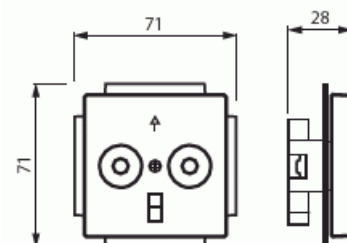

Product Card

Equipotential outlet, Impressivo, 2-gang, anthracite

Equipot. outlet

Equipotential outlet, Impressivo, 2-gang, anthracite

Type: 2095 UC-81

Product ID: 2CKA002495A0084

GTIN: 4011395065532

Equipotential socket outlet 2-gang. Screw terminals for 1x6 and 4 x 2,5 conductors. It is suitable for the 85mm cover frames and with the 2519-xx adapter also for the 100mm cover frames. The manufacture material is a durable high quality plastic. The surface is glossy and easy to keep clean. Cleaning with a mild, standard household detergent. Be careful when cleaning with a powerful dissolvent.

Technical specification

Packing

Package:	10/100
Unit:	PCS

ETIM Data

Assembly arrangement:	Basic element with central cover plate
Model:	Socket outlet 2-position
Halogen free:	Yes
Surface protection:	Untreated
Surface finishing:	Glossy
Colour:	Anthracite
RAL-number (similar):	7021