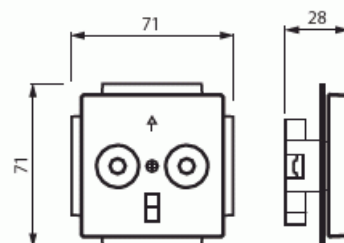

Product Card

Equipotential outlet, Impressivo, 2-gang, anthracite

Equipot. outlet

Equipotential outlet, Impressivo, 2-gang, anthracite

Type: 2095 UC-81

Product ID: 2CKA002495A0084

GTIN: 4011395065532

Equipotential socket outlet 2-gang. Screw terminals for 1x6 and 4 x 2,5 conductors. It is suitable for the 85mm cover frames and with the 2519-xx adapter also for the 100mm cover frames. The manufacture material is a durable high quality plastic. The surface is glossy and easy to keep clean. Cleaning with a mild, standard household detergent. Be careful when cleaning with a powerful dissolvent.

Technical specification

Packing

Package:	10/100
Unit:	PCS

ETIM Data

ETIM Version:	ETIM-9.0
ETIM Class:	EC000090
Assembly arrangement:	Basic element with central cover plate
Model:	Socket outlet 2-position
Halogen free:	Yes
Surface protection:	Untreated
Surface finishing:	Glossy

Product Card

Equipotential outlet, Impressivo, 2-gang, anthracite

Colour:	Anthracite
RAL-number (similar):	7021
Transparent:	No