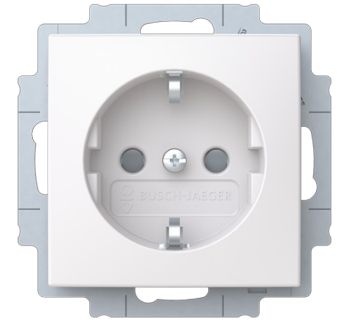

Product Card

Busch-steplight Socket insert Safety Shutter Night orientation light with Night light; LED /White white - Busch-balance SI

Socket outlet

Busch-steplight Socket insert Safety Shutter Night orientation light with Night light; LED /White white - Busch-balance SI

Type: 20 EUCBLI-916-510

Product ID: 2CKA002013A5487

GTIN: 4011395316245

Shuttered. With screwless terminals. DP (2 P + E) with separate connection cables for switch contact. with LED,

Technical specification

Product Card

Busch-steplight Socket insert Safety Shutter Night orientation light with Night light; LED /White white - Busch-balance SI

Number of units:	1
Number of phases:	1
Imprint/indication:	None
Connection type:	Push-in clamp
With hinged lid:	No
With enhanced contact protection:	No
Label space/information surface:	No
Colour:	Other
RAL-number (similar):	9003
Metallic colour:	No
Transparent:	No
Lockable:	No
Eject-mechanism:	No
Insulated mounting:	Yes
With function lighting:	No
With orientation lighting:	No
Over voltage protection:	No
Fault current protection:	No
With miniature fuse:	No
Special power supply:	Supplementary safety power supply (orange)
Mounting method:	Flush mounted (plaster)
Type of fastening:	Mounting with claw and screw
Material:	Plastic
Material quality:	Thermoplastic
Halogen free:	No
Surface protection:	Untreated
Surface finishing:	Glossy
Anti-bacterial treatment:	No
With loop through function:	No
With on/off switch:	No
Rotated central insert:	No
Impact strength:	IK03
Device width:	71 mm

Product Card

Busch-steplight Socket insert Safety Shutter Night orientation light with Night light; LED /White white - Busch-balance SI

Device height:	71 mm
Device depth:	50 mm
Min. depth of built-in installation box:	32 mm
Compatible with Apple HomeKit:	No
Compatible with Amazon Alexa:	No
Compatible with Google Assistant:	No
IFTTT support available:	No