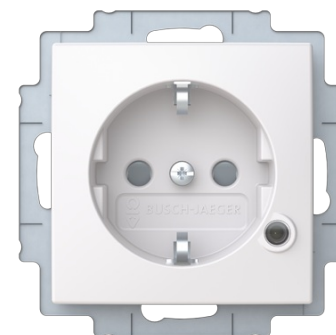

Product Card

Socket insert Safety Shutter withLED /Green white - Saga

Socket outlet

Socket insert Safety Shutter withLED
/Green white - Saga

Type: 20 EUCBL-916-510

Product ID: 2CKA002013A5486

GTIN: 4011395316191

Shuttered. With screwless terminals. DP (2 P + E) With transparent lens.
LED colour green.

Technical specification

Electrical quantities

Nominal current:	16 A
Nominal voltage:	250 V

Classification

Suitable for degree of protection (IP):	IP20
---	------

Packing

Package:	1/10
Unit:	PCS

ETIM Data

ETIM Version:	ETIM-9.0
ETIM Class:	EC000125
Number of active pins (round):	2
With signal lamp:	No

Product Card

Socket insert Safety Shutter withLED /Green white - Saga

Number of units:	1
Number of phases:	1
Imprint/indication:	None
With hinged lid:	No
With enhanced contact protection:	No
Label space/information surface:	No
Colour:	Other
RAL-number (similar):	9003
Metallic colour:	No
Transparent:	No
Lockable:	No
Eject-mechanism:	No
Insulated mounting:	Yes
With function lighting:	No
With orientation lighting:	No
Over voltage protection:	No
Fault current protection:	No
With miniature fuse:	No
Special power supply:	No special power supply
Mounting method:	Flush mounted (plaster)
Type of fastening:	Mounting with claw and screw
Material:	Plastic
Material quality:	Thermoplastic
Halogen free:	No
Surface protection:	Untreated
Surface finishing:	Glossy
Anti-bacterial treatment:	No
With loop through function:	No
With on/off switch:	No
Rotated central insert:	No
Impact strength:	IK03
Device width:	71 mm
Device height:	71 mm