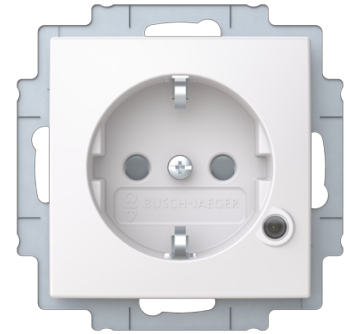

# Socket outlet

Socket insert Safety Shutter withLED  
/Green white - Saga

---

**Type:** 20 EUCBL-916-510

**Product ID:** 2CKA002013A5486

**GTIN:** 4011395316191

Shuttered. With screwless terminals. DP (2 P + E) With transparent lens.  
LED colour green.

# Product Card

Socket insert Safety Shutter withLED /Green white - Saga

Imprint/indication:	None
Connection type:	Push-in clamp
With hinged lid:	No
With enhanced contact protection:	No
Label space/information surface:	No
Colour:	Other
RAL-number (similar):	9003
Metallic colour:	No
Transparent:	No
Lockable:	No
Eject-mechanism:	No
Insulated mounting:	Yes
With function lighting:	No
With orientation lighting:	No
Over voltage protection:	No
Fault current protection:	No
With miniature fuse:	No
Special power supply:	No special power supply
Mounting method:	Flush mounted (plaster)
Type of fastening:	Mounting with claw and screw
Material:	Plastic
Material quality:	Thermoplastic
Halogen free:	No
Surface protection:	Untreated
Surface finishing:	Glossy
Anti-bacterial treatment:	No
With loop through function:	No
With on/off switch:	No
Rotated central insert:	No
Impact strength:	IK03
Device width:	71 mm
Device height:	71 mm
Device depth:	45 mm