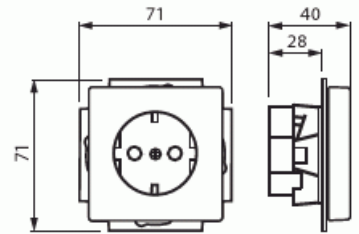

Product ID: 2CKA002013A5331

GTIN: 4011395130025

There are terminals for each contact of the socket outlet. The terminals are for max 2 solid or rigid wires. No X-terminals. A white color LED light (230V/2,5mA/0,6VA) is integrated into the socket outlet. The light can be controlled separately or it can be connected to the socket terminals.

Technical specification

Electrical quantities

Nominal current:	16 A
Nominal voltage:	250 V

Classification

Suitable for degree of protection (IP):	IP20
---	------

Packing

Package:	1
Unit:	PCS

ETIM Data