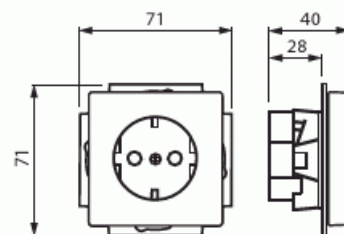

Product ID: 2CKA002013A5331

GTIN: 4011395130025

There are terminals for each contact of the socket outlet. The terminals are for max 2 solid or rigid wires. No X-terminals. A white color LED light (230V/2,5mA/0,6VA) is integrated into the socket outlet. The light can be controlled separately or it can be connected to the socket terminals.

Technical specification

Electrical quantities

Nominal current:	16 A
Nominal voltage:	250 V

Classification

Suitable for degree of protection (IP):	IP20
---	------

Packing

Package:	1
Unit:	PCS

ETIM Data