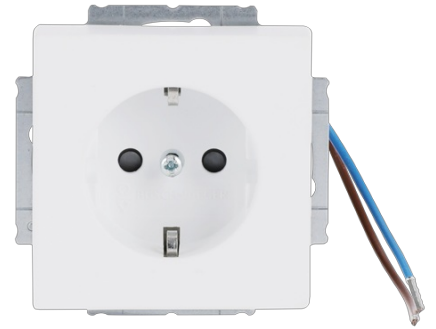

Product Card

Socket outlet, Schuko, 1-gang, shuttered, screwless terminals, LED light, matt white

Socket outlet

Socket outlet, Schuko, 1-gang, shuttered, screwless terminals, LED light, matt white

Type: 20 EUCBLI-884

Product ID: 2CKA002013A5326

GTIN: 4011395129883

There are terminals for each contact of the socket outlet. The terminals are for max 2 solid or rigid wires. No X-terminals. A white color LED light (230V/2,5mA/0,6VA) is integrated into the socket outlet. The light can be controlled separately or it can be connected to the socket terminals.

ETIM Version:	ETIM-9.0
---------------	----------

Product Card

Socket outlet, Schuko, 1-gang, shuttered, screwless terminals, LED light, matt white

ETIM Class:	EC000125
Number of active pins (round):	2
With signal lamp:	No
Number of units:	1
Number of phases:	1
Imprint/indication:	None
With hinged lid:	No
With enhanced contact protection:	Yes
Label space/information surface:	No
Colour:	White
RAL-number (similar):	9016
Metallic colour:	No
Transparent:	No
Lockable:	No
Eject-mechanism:	No
Insulated mounting:	Yes
With function lighting:	No
With orientation lighting:	Yes
Over voltage protection:	No
Fault current protection:	No
With miniature fuse:	No
Special power supply:	Supplementary safety power supply (orange)
Mounting method:	Flush mounted (plaster)
Type of fastening:	Mounting with claw and screw
Material:	Plastic
Material quality:	Thermoplastic
Halogen free:	Yes
Surface protection:	Lacquered
Surface finishing:	Matt
Anti-bacterial treatment:	No
With loop through function:	Yes
With on/off switch:	No
Rotated central insert:	No