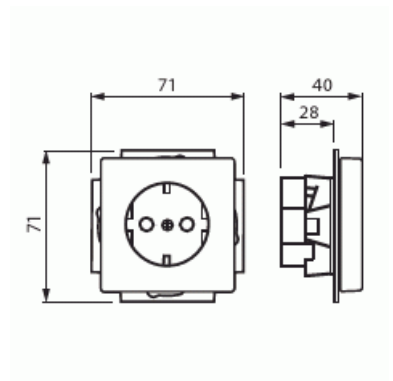

Type: 20 EUCBLI-84

Product ID: 2CKA002013A5294

GTIN: 4011395100769

There are terminals for each contact of the socket outlet. The terminals are for max 2 solid or rigid wires. No X-terminals. A white color LED light (230V/2,5mA/0,6VA) is integrated into the socket outlet. The light can be controlled separately or it can be connected to the socket terminals.

Technical specification

Electrical quantities

Nominal current:	16 A
Nominal voltage:	250 V

Classification

Suitable for degree of protection (IP):	IP20
---	------

Packing

Package:	1/10/100/1200
Unit:	PCS

ETIM Data