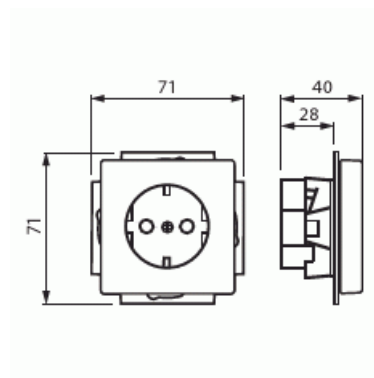

Type: 20 EUCBLI-84

Product ID: 2CKA002013A5294

GTIN: 4011395100769

There are terminals for each contact of the socket outlet. The terminals are for max 2 solid or rigid wires. No X-terminals. A white color LED light (230V/2,5mA/0,6VA) is integrated into the socket outlet. The light can be controlled separately or it can be connected to the socket terminals.

Technical specification

Electrical quantities

| | |
|------------------|-------|
| Nominal current: | 16 A |
| Nominal voltage: | 250 V |

Classification

| | |
|---|------|
| Suitable for degree of protection (IP): | IP20 |
|---|------|