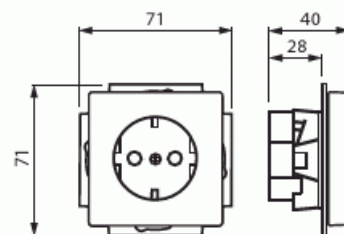

Type: 20 EUCBLI-83

Product ID: 2CKA002013A5293

GTIN: 4011395100752

There are terminals for each contact of the socket outlet. The terminals are for max 2 solid or rigid wires. No X-terminals. A white color LED light (230V/2,5mA/0,6VA) is integrated into the socket outlet. The light can be controlled separately or it can be connected to the socket terminals.

Technical specification

Electrical quantities

Nominal current:	16 A
Nominal voltage:	250 V

Classification

Suitable for degree of protection (IP):	IP20
---	------

Packing

Package:	1/10/100/1200
Unit:	PCS

ETIM Data