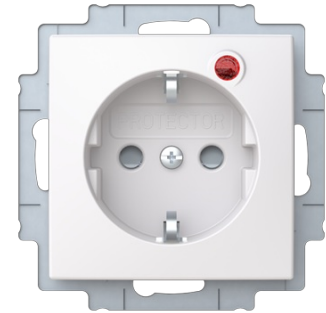

Socket outlet

Busch-Protector® Socket insert - Saga

Type: 2310 EUGL/VAB-916-510

Product ID: 2CKA002011A6294

GTIN: 4011395316276

Shuttered. With screw-type terminals. DP (2 P + E) With integrated and external signalling contact. Device protection for technical sensitive equipment such as computer, entertainment electronics and building management systems. Effectively reduces overvoltage peaks occurring between the sub-distribution switch board and SCHUKO® socket outlet. Arrestor test class: classification Type 2 ISN = 5 kA

ETIM Version:	ETIM-9.0
ETIM Class:	EC000125
Number of active pins (round):	2

Product Card

Busch-Protector® Socket insert - Saga

With signal lamp:	No
Number of units:	1
Number of phases:	1
Imprint/indication:	None
With hinged lid:	No
With enhanced contact protection:	No
Label space/information surface:	No
Colour:	Other
RAL-number (similar):	9003
Metallic colour:	No
Transparent:	No
Lockable:	No
Eject-mechanism:	No
Insulated mounting:	Yes
With function lighting:	No
With orientation lighting:	No
Over voltage protection:	Yes
Fault current protection:	No
With miniature fuse:	No
Special power supply:	No special power supply
Mounting method:	Flush mounted (plaster)
Type of fastening:	Mounting with claw and screw
Material:	Plastic
Material quality:	Thermoplastic
Halogen free:	No
Surface protection:	Untreated
Surface finishing:	Glossy
Anti-bacterial treatment:	No
With loop through function:	No
With on/off switch:	No
Rotated central insert:	No
Impact strength:	IK03
Device width:	71 mm

Product Card

Busch-Protector® Socket insert - Saga

Device height:	71 mm
Device depth:	47 mm
Min. depth of built-in installation box:	32 mm
Compatible with Apple HomeKit:	No
Compatible with Amazon Alexa:	No
Compatible with Google Assistant:	No
IFTTT support available:	No
With Wi-Fi signal repeater:	No
With built-in bluetooth speaker:	No