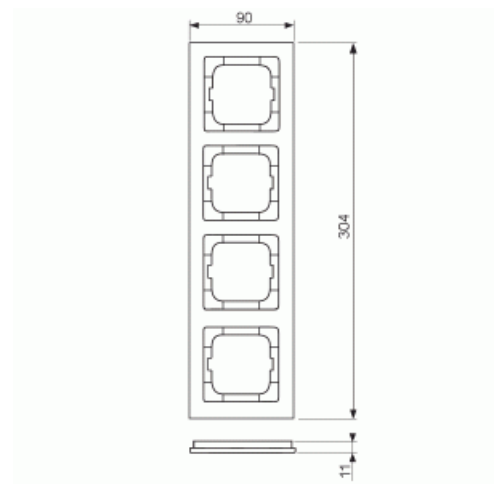

# Cover frame

Cover frame, Axcent, 4-gang, red

**Type:** 1724-287

**Product ID:** 2CKA001754A4352

**GTIN:** 4011395113479

Flush mounting cover frame for 1-gang accessories, such as switches. Plastic material. Cleaning with a mild, standard household detergent. The use of strong dissolvents should be avoided.

# Product Card

Cover frame, Axcnt, 4-gang, red

Number of units:	4
Mounting direction:	Horizontal and vertical
Number of units horizontal:	4
Number of units vertical:	4
With mounting grid:	No
Flush-mounted installation:	Yes
Suitable for floor box:	No
Suitable for wall duct:	Yes
Suitable for built-in installation:	No
Label space/information surface:	No
Material:	Plastic
Material quality:	Thermoplastic
Halogen free:	Yes
Anti-bacterial treatment:	No
Surface protection:	Untreated
Surface finishing:	Glossy
Colour:	Red
RAL-number (similar):	3020
Transparent:	No
With hinged lid:	No
Degree of protection (IP):	IP20
Impact strength:	IK03
Type of fastening:	Clamp mounting
Width:	91 mm
Height:	304 mm
Depth:	11 mm
Built-in width:	63 mm
Built-in height:	63 mm
Diameter bore hole (opening):	71 mm