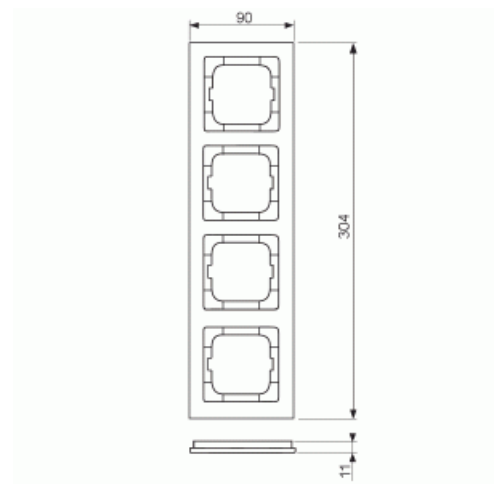

Product Card

Cover frame, Axcent, 4-gang, red

Cover frame

Cover frame, Axcent, 4-gang, red

Type: 1724-287

Product ID: 2CKA001754A4352

GTIN: 4011395113479

Flush mounting cover frame for 1-gang accessories, such as switches. Plastic material. Cleaning with a mild, standard household detergent. The use of strong dissolvents should be avoided.

Technical specification

Colors

Colour code:	RAL3020
--------------	---------

Packing

Package:	1
Unit:	PCS

ETIM Data

Number of units:	4
Mounting direction:	Horizontal and vertical

Product Card

Cover frame, Axcnt, 4-gang, red

Number of units horizontal:	4
Number of units vertical:	4
With mounting grid:	No
Flush-mounted installation:	Yes
Suitable for floor box:	No
Suitable for wall duct:	Yes
Suitable for built-in installation:	No
Label space/information surface:	No
Material:	Plastic
Material quality:	Thermoplastic
Halogen free:	Yes
Anti-bacterial treatment:	No
Surface protection:	Untreated
Surface finishing:	Glossy
Colour:	Red
RAL-number (similar):	3020
Transparent:	No
With hinged lid:	No
Degree of protection (IP):	IP20
Impact strength:	IK03
Type of fastening:	Clamp mounting
Width:	91 mm
Height:	304 mm
Depth:	11 mm
Built-in width:	63 mm
Built-in height:	63 mm
Diameter bore hole (opening):	71 mm