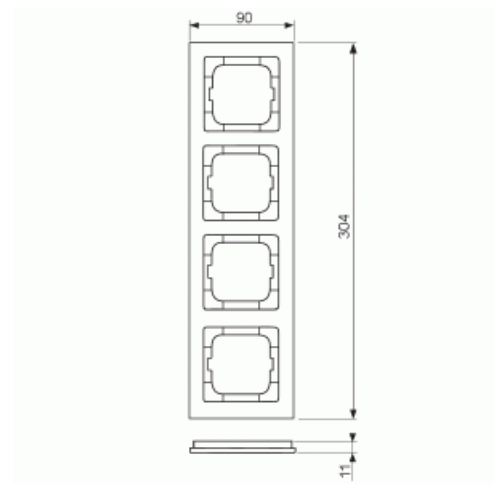

Product Card

Cover frame, Axcent, 4-gang, green

Cover frame

Cover frame, Axcent, 4-gang, green

Type: 1724-286

Product ID: 2CKA001754A4350

GTIN: 4011395113455

Flush mounting cover frame for 1-gang accessories, such as switches. Plastic material. Cleaning with a mild, standard household detergent. The use of strong dissolvents should be avoided.

Technical specification

Packing

Package:	1
Unit:	PCS

ETIM Data

Number of units:	4
Mounting direction:	Horizontal and vertical
Number of units horizontal:	4
Number of units vertical:	4
With mounting grid:	No

Product Card

Cover frame, Axcen, 4-gang, green

Flush-mounted installation:	Yes
Suitable for floor box:	No
Suitable for wall duct:	Yes
Suitable for built-in installation:	No
Label space/information surface:	No
Material:	Plastic
Material quality:	Thermoplastic
Halogen free:	Yes
Anti-bacterial treatment:	No
Surface protection:	Untreated
Surface finishing:	Glossy
Colour:	Green
RAL-number (similar):	6032
Transparent:	No
With hinged lid:	No
Degree of protection (IP):	IP20
Impact strength:	IK03
Type of fastening:	Clamp mounting
Width:	91 mm
Height:	304 mm
Depth:	11 mm
Built-in width:	63 mm
Built-in height:	63 mm
Diameter bore hole (opening):	71 mm