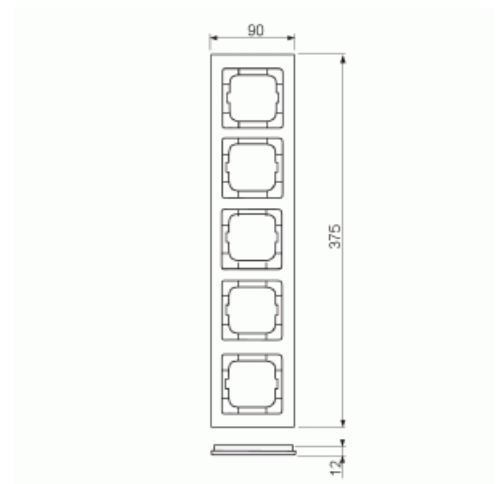

Product Card

Cover frame, Axcent, 5-gang, yellow

Cover frame

Cover frame, Axcent, 5-gang, yellow

Type: 1725-285

Product ID: 2CKA001754A4349

GTIN: 4011395113448

Flush mounting cover frame for 1-gang accessories, such as switches. Plastic material. Cleaning with a mild, standard household detergent. The use of strong dissolvents should be avoided.

Technical specification

Colors

Colour code:	RAL1018
--------------	---------

Packing

Package:	1
Unit:	PCS

ETIM Data

Number of units:	5
Mounting direction:	Horizontal and vertical

Product Card

Cover frame, Axcnt, 5-gang, yellow

Number of units horizontal:	5
Number of units vertical:	5
With mounting grid:	No
Flush-mounted installation:	Yes
Suitable for floor box:	No
Suitable for wall duct:	Yes
Suitable for built-in installation:	No
Label space/information surface:	No
Material:	Plastic
Material quality:	Thermoplastic
Halogen free:	Yes
Anti-bacterial treatment:	No
Surface protection:	Untreated
Surface finishing:	Glossy
Colour:	Yellow
RAL-number (similar):	1018
Transparent:	No
With hinged lid:	No
Degree of protection (IP):	IP20
Impact strength:	IK03
Type of fastening:	Clamp mounting
Width:	91 mm
Height:	375 mm
Depth:	11 mm
Built-in width:	63 mm
Built-in height:	63 mm
Diameter bore hole (opening):	71 mm