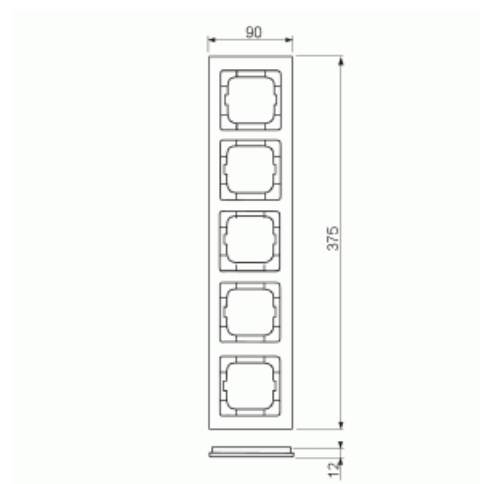

Product Card

Cover frame, Axcent, 5-gang, yellow

Cover frame

Cover frame, Axcent, 5-gang, yellow

Type: 1725-285

Product ID: 2CKA001754A4349

GTIN: 4011395113448

Flush mounting cover frame for 1-gang accessories, such as switches. Plastic material. Cleaning with a mild, standard household detergent. The use of strong dissolvents should be avoided.

Technical specification

Colors

Colour code:	RAL1018
--------------	---------

Packing

Package:	1
Unit:	PCS

ETIM Data

Number of units:	5
Mounting direction:	Horizontal and vertical

Product Card

Cover frame, Axcnt, 5-gang, yellow

Number of units horizontal:	5
Number of units vertical:	5
With mounting grid:	No
Flush-mounted installation:	Yes
Suitable for floor box:	No
Suitable for wall duct:	Yes
Suitable for built-in installation:	No
Label space/information surface:	No
Material:	Plastic
Material quality:	Thermoplastic
Halogen free:	Yes
Anti-bacterial treatment:	No
Surface protection:	Untreated
Surface finishing:	Glossy
Colour:	Yellow
RAL-number (similar):	1018
Transparent:	No
With hinged lid:	No
Degree of protection (IP):	IP20
Impact strength:	IK03
Type of fastening:	Clamp mounting
Width:	91 mm
Height:	375 mm
Depth:	11 mm
Built-in width:	63 mm
Built-in height:	63 mm
Diameter bore hole (opening):	71 mm