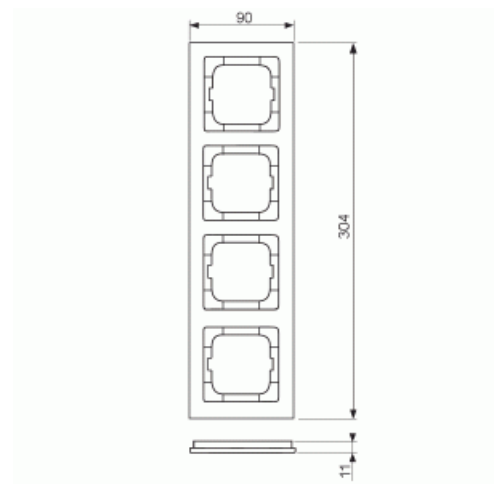

Product Card

Cover frame, Axcent, 4-gang, yellow

Cover frame

Cover frame, Axcent, 4-gang, yellow

Type: 1724-285

Product ID: 2CKA001754A4348

GTIN: 4011395113431

Flush mounting cover frame for 1-gang accessories, such as switches. Plastic material. Cleaning with a mild, standard household detergent. The use of strong dissolvents should be avoided.

Technical specification

Colors

Colour code:	RAL1018
--------------	---------

Packing

Package:	1
Unit:	PCS

ETIM Data

ETIM Version:	ETIM-9.0
ETIM Class:	EC000007

Product Card

Cover frame, Axcen, 4-gang, yellow

Number of units:	4
Mounting direction:	Horizontal and vertical
Number of units horizontal:	4
Number of units vertical:	4
With mounting grid:	No
Flush-mounted installation:	Yes
Suitable for floor box:	No
Suitable for wall duct:	Yes
Suitable for built-in installation:	No
Label space/information surface:	No
Material:	Plastic
Material quality:	Thermoplastic
Halogen free:	Yes
Anti-bacterial treatment:	No
Surface protection:	Untreated
Surface finishing:	Glossy
Colour:	Yellow
RAL-number (similar):	1018
Transparent:	No
With hinged lid:	No
Degree of protection (IP):	IP20
Impact strength:	IK03
Type of fastening:	Clamp mounting
Width:	91 mm
Height:	304 mm
Depth:	11 mm
Built-in width:	63 mm
Built-in height:	63 mm
Diameter bore hole (opening):	71 mm