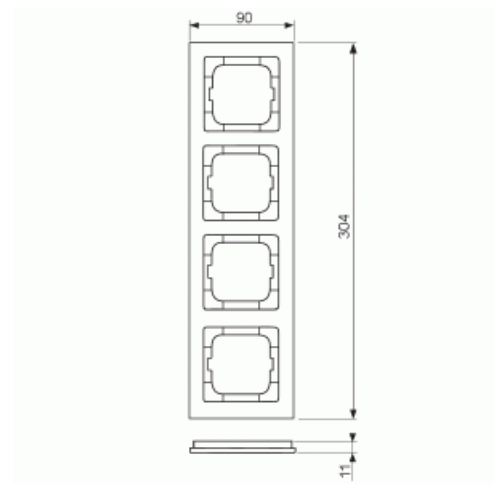

Product Card

Cover frame, Axcent, 4-gang, yellow

Cover frame

Cover frame, Axcent, 4-gang, yellow

Type: 1724-285

Product ID: 2CKA001754A4348

GTIN: 4011395113431

Flush mounting cover frame for 1-gang accessories, such as switches. Plastic material. Cleaning with a mild, standard household detergent. The use of strong dissolvents should be avoided.

Technical specification

Colors

Colour code:	RAL1018
--------------	---------

Packing

Package:	1
Unit:	PCS

ETIM Data

Number of units:	4
Mounting direction:	Horizontal and vertical

Product Card

Cover frame, Axcnt, 4-gang, yellow

Number of units horizontal:	4
Number of units vertical:	4
With mounting grid:	No
Flush-mounted installation:	Yes
Suitable for floor box:	No
Suitable for wall duct:	Yes
Suitable for built-in installation:	No
Label space/information surface:	No
Material:	Plastic
Material quality:	Thermoplastic
Halogen free:	Yes
Anti-bacterial treatment:	No
Surface protection:	Untreated
Surface finishing:	Glossy
Colour:	Yellow
RAL-number (similar):	1018
Transparent:	No
With hinged lid:	No
Degree of protection (IP):	IP20
Impact strength:	IK03
Type of fastening:	Clamp mounting
Width:	91 mm
Height:	304 mm
Depth:	11 mm
Built-in width:	63 mm
Built-in height:	63 mm
Diameter bore hole (opening):	71 mm