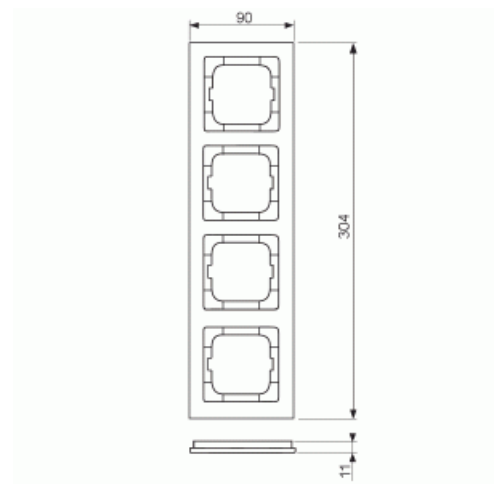

# Cover frame

Cover frame, Axcent, 4-gang, white

**Type:** 1724-284

**Product ID:** 2CKA001754A4346

**GTIN:** 4011395113417

Flush mounting cover frame for 1-gang accessories, such as switches. Plastic material. Cleaning with a mild, standard household detergent. The use of strong dissolvents should be avoided.