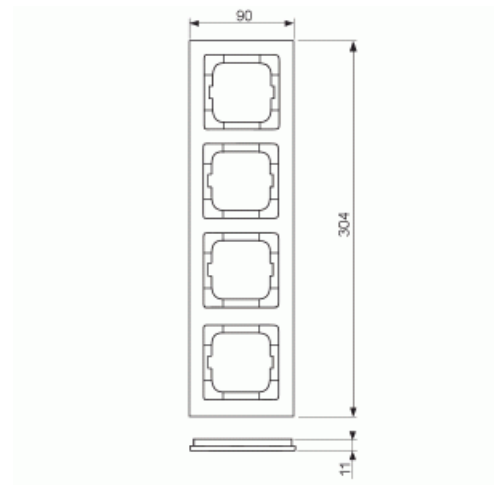

# Cover frame

Cover frame, Axcent, 4-gang, white

**Type:** 1724-284

**Product ID:** 2CKA001754A4346

**GTIN:** 4011395113417

Flush mounting cover frame for 1-gang accessories, such as switches. Plastic material. Cleaning with a mild, standard household detergent. The use of strong dissolvents should be avoided.

# Product Card

Cover frame, Axcnt, 4-gang, white

Mounting direction:	Horizontal and vertical
Number of units horizontal:	4
Number of units vertical:	4
With mounting grid:	No
Flush-mounted installation:	Yes
Suitable for floor box:	No
Suitable for wall duct:	Yes
Suitable for built-in installation:	No
Label space/information surface:	No
Material:	Plastic
Material quality:	Thermoplastic
Halogen free:	Yes
Anti-bacterial treatment:	No
Surface protection:	Untreated
Surface finishing:	Glossy
Colour:	White
RAL-number (similar):	9016
Transparent:	No
With hinged lid:	No
Degree of protection (IP):	IP20
Impact strength:	IK03
Type of fastening:	Clamp mounting
Width:	91 mm
Height:	304 mm
Depth:	11 mm
Built-in width:	63 mm
Built-in height:	63 mm
Diameter bore hole (opening):	71 mm