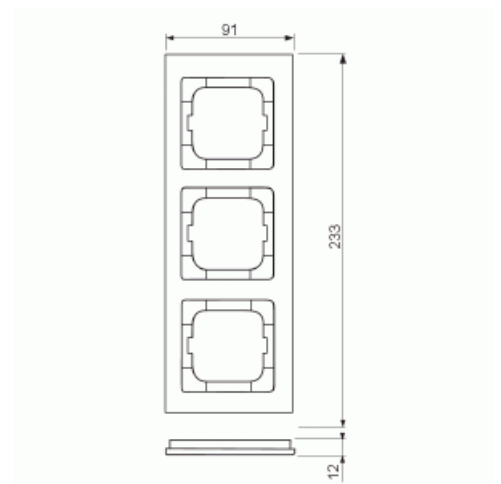

# Cover frame

Cover frame, Axcent, 3-gang, red

**Type:** 1723-287

**Product ID:** 2CKA001754A4342

**GTIN:** 4011395113363

Flush mounting cover frame for 1-gang accessories, such as switches. Plastic material. Cleaning with a mild, standard household detergent. The use of strong dissolvents should be avoided.

# Product Card

Cover frame, Axcnt, 3-gang, red

Number of units horizontal:	3
Number of units vertical:	3
With mounting grid:	No
Flush-mounted installation:	Yes
Suitable for floor box:	No
Suitable for wall duct:	Yes
Suitable for built-in installation:	No
Label space/information surface:	No
Material:	Plastic
Material quality:	Thermoplastic
Halogen free:	Yes
Anti-bacterial treatment:	No
Surface protection:	Untreated
Surface finishing:	Glossy
Colour:	Red
RAL-number (similar):	3020
Transparent:	No
With hinged lid:	No
Degree of protection (IP):	IP20
Impact strength:	IK03
Type of fastening:	Clamp mounting
Width:	91 mm
Height:	233 mm
Depth:	11 mm
Built-in width:	63 mm
Built-in height:	63 mm
Diameter bore hole (opening):	71 mm