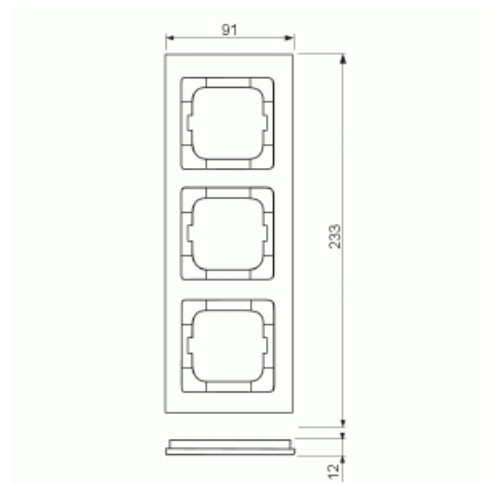

Product Card

Cover frame, Axcent, 3-gang, red

Cover frame

Cover frame, Axcent, 3-gang, red

Type: 1723-287

Product ID: 2CKA001754A4342

GTIN: 4011395113363

Flush mounting cover frame for 1-gang accessories, such as switches. Plastic material. Cleaning with a mild, standard household detergent. The use of strong dissolvents should be avoided.

Technical specification

Colors

Colour code:	RAL3020
--------------	---------

Packing

Package:	1/10
Unit:	PCS

ETIM Data

Number of units:	3
Mounting direction:	Horizontal and vertical

Product Card

Cover frame, Axcnt, 3-gang, red

Number of units horizontal:	3
Number of units vertical:	3
With mounting grid:	No
Flush-mounted installation:	Yes
Suitable for floor box:	No
Suitable for wall duct:	Yes
Suitable for built-in installation:	No
Label space/information surface:	No
Material:	Plastic
Material quality:	Thermoplastic
Halogen free:	Yes
Anti-bacterial treatment:	No
Surface protection:	Untreated
Surface finishing:	Glossy
Colour:	Red
RAL-number (similar):	3020
Transparent:	No
With hinged lid:	No
Degree of protection (IP):	IP20
Impact strength:	IK03
Type of fastening:	Clamp mounting
Width:	91 mm
Height:	233 mm
Depth:	11 mm
Built-in width:	63 mm
Built-in height:	63 mm
Diameter bore hole (opening):	71 mm