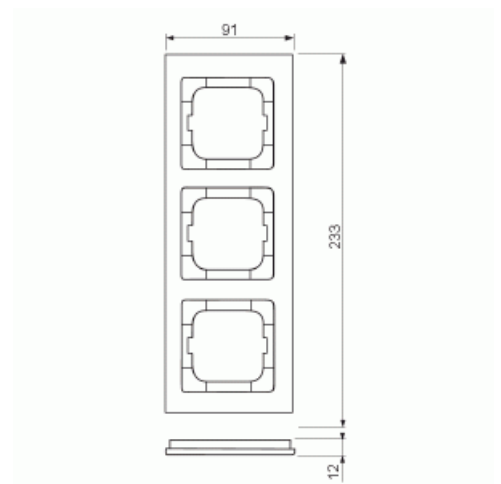

Product Card

Cover frame, Axcent, 3-gang, red

Cover frame

Cover frame, Axcent, 3-gang, red

Type: 1723-287

Product ID: 2CKA001754A4342

GTIN: 4011395113363

Flush mounting cover frame for 1-gang accessories, such as switches. Plastic material. Cleaning with a mild, standard household detergent. The use of strong dissolvents should be avoided.

Technical specification

Colors

Colour code:	RAL3020
--------------	---------

Packing

Package:	1/10
Unit:	PCS

ETIM Data

ETIM Version:	ETIM-9.0
ETIM Class:	EC000007

Product Card

Cover frame, Axcen, 3-gang, red

Number of units:	3
Mounting direction:	Horizontal and vertical
Number of units horizontal:	3
Number of units vertical:	3
With mounting grid:	No
Flush-mounted installation:	Yes
Suitable for floor box:	No
Suitable for wall duct:	Yes
Suitable for built-in installation:	No
Label space/information surface:	No
Material:	Plastic
Material quality:	Thermoplastic
Halogen free:	Yes
Anti-bacterial treatment:	No
Surface protection:	Untreated
Surface finishing:	Glossy
Colour:	Red
RAL-number (similar):	3020
Transparent:	No
With hinged lid:	No
Degree of protection (IP):	IP20
Impact strength:	IK03
Type of fastening:	Clamp mounting
Width:	91 mm
Height:	233 mm
Depth:	11 mm
Built-in width:	63 mm
Built-in height:	63 mm
Diameter bore hole (opening):	71 mm