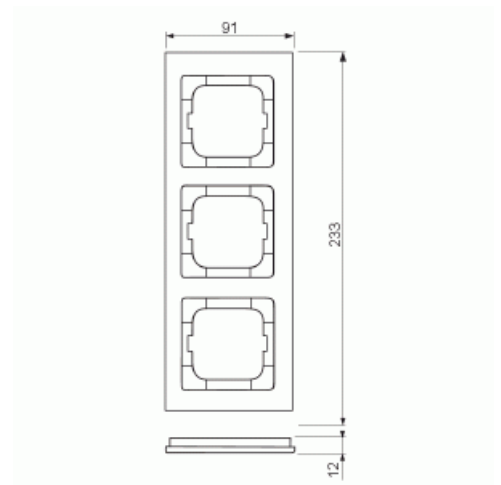

Product Card

Cover frame, Axcent, 3-gang, yellow

Cover frame

Cover frame, Axcent, 3-gang, yellow

Type: 1723-285

Product ID: 2CKA001754A4336

GTIN: 4011395113295

Flush mounting cover frame for 1-gang accessories, such as switches. Plastic material. Cleaning with a mild, standard household detergent. The use of strong dissolvents should be avoided.

Technical specification

Colors

Colour code:	RAL1018
--------------	---------

Packing

Package:	1/10
Unit:	PCS

ETIM Data

Number of units:	3
Mounting direction:	Horizontal and vertical

Product Card

Cover frame, Axcnt, 3-gang, yellow

Number of units horizontal:	3
Number of units vertical:	3
With mounting grid:	No
Flush-mounted installation:	Yes
Suitable for floor box:	No
Suitable for wall duct:	Yes
Suitable for built-in installation:	No
Label space/information surface:	No
Material:	Plastic
Material quality:	Thermoplastic
Halogen free:	Yes
Anti-bacterial treatment:	No
Surface protection:	Untreated
Surface finishing:	Glossy
Colour:	Yellow
RAL-number (similar):	1018
Transparent:	No
With hinged lid:	No
Degree of protection (IP):	IP20
Impact strength:	IK03
Type of fastening:	Clamp mounting
Width:	91 mm
Height:	233 mm
Depth:	11 mm
Built-in width:	63 mm
Built-in height:	63 mm
Diameter bore hole (opening):	71 mm