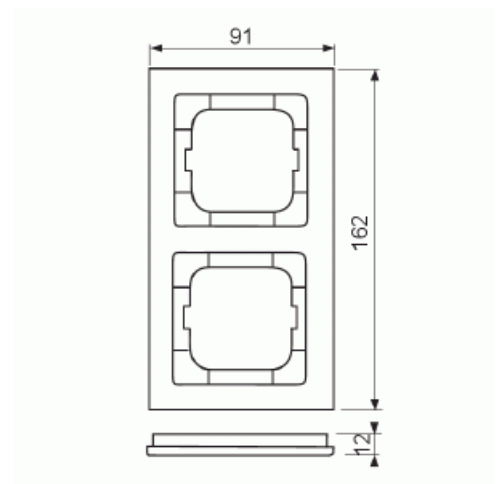

Product Card

Cover frame, Axcent, 2-gang, yellow

Cover frame

Cover frame, Axcent, 2-gang, yellow

Type: 1722-285

Product ID: 2CKA001754A4335

GTIN: 4011395113288

Flush mounting cover frame for 1-gang accessories, such as switches. Plastic material. Cleaning with a mild, standard household detergent. The use of strong dissolvents should be avoided.

Technical specification

Colors

Colour code:	RAL1018
--------------	---------

Packing

Package:	1/10
Unit:	PCS

ETIM Data

Number of units:	2
Mounting direction:	Horizontal and vertical

Product Card

Cover frame, Axcnt, 2-gang, yellow

Number of units horizontal:	2
Number of units vertical:	2
With mounting grid:	No
Flush-mounted installation:	Yes
Suitable for floor box:	No
Suitable for wall duct:	Yes
Suitable for built-in installation:	No
Label space/information surface:	No
Material:	Plastic
Material quality:	Thermoplastic
Halogen free:	Yes
Anti-bacterial treatment:	No
Surface protection:	Untreated
Surface finishing:	Glossy
Colour:	Yellow
RAL-number (similar):	1018
Transparent:	No
With hinged lid:	No
Degree of protection (IP):	IP20
Impact strength:	IK03
Type of fastening:	Clamp mounting
Width:	91 mm
Height:	162 mm
Depth:	11 mm
Built-in width:	63 mm
Built-in height:	63 mm
Diameter bore hole (opening):	71 mm