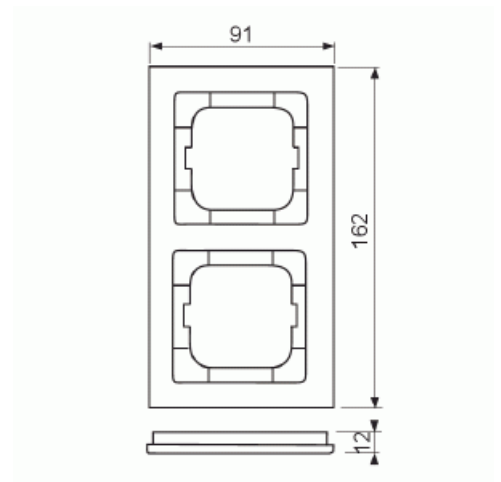

# Cover frame

Cover frame, Axcent, 2-gang, yellow

**Type:** 1722-285

**Product ID:** 2CKA001754A4335

**GTIN:** 4011395113288

Flush mounting cover frame for 1-gang accessories, such as switches. Plastic material. Cleaning with a mild, standard household detergent. The use of strong dissolvents should be avoided.

# Product Card

Cover frame, Axcnt, 2-gang, yellow

Number of units horizontal:	2
Number of units vertical:	2
With mounting grid:	No
Flush-mounted installation:	Yes
Suitable for floor box:	No
Suitable for wall duct:	Yes
Suitable for built-in installation:	No
Label space/information surface:	No
Material:	Plastic
Material quality:	Thermoplastic
Halogen free:	Yes
Anti-bacterial treatment:	No
Surface protection:	Untreated
Surface finishing:	Glossy
Colour:	Yellow
RAL-number (similar):	1018
Transparent:	No
With hinged lid:	No
Degree of protection (IP):	IP20
Impact strength:	IK03
Type of fastening:	Clamp mounting
Width:	91 mm
Height:	162 mm
Depth:	11 mm
Built-in width:	63 mm
Built-in height:	63 mm
Diameter bore hole (opening):	71 mm