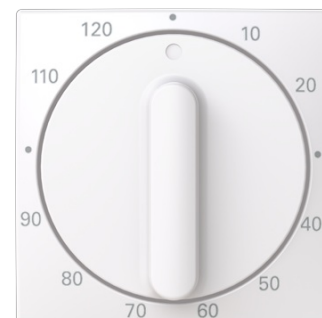

Control element/cover plate

Cover Plate Time switch Turn button 10 ... 120 Min white - Saga

Type: 1771-916-103-510

Product ID: 2CKA001753A9987

GTIN: 4011395316498

Running time: 120 min

Technical specification

Classification

Suitable for degree of protection (IP):	IP20
---	------

Packing

Package:	1/10
Unit:	PCS

ETIM Data

Model:	Turn button
Imprint/indication:	Symbol "0"
Scannable symbol/barrier free:	No
Utilization:	Time switch
Suitable for touch sensor connector for bus system:	No
Type of fastening:	Screw mounting
Monitoring window/light outlet:	No
Material:	Plastic
Material quality:	Thermoplastic
Halogen free:	No

Product Card

Cover Plate Time switch Turn button 10 ... 120 Min white - Saga

Surface protection:	Untreated
Surface finishing:	Glossy
Anti-bacterial treatment:	No
Colour:	White
RAL-number (similar):	9003
With label area:	No
With exchangeable lens/symbol:	No
Impact strength:	IK03
Width:	55 mm
Height:	55 mm
Depth:	20.4 mm