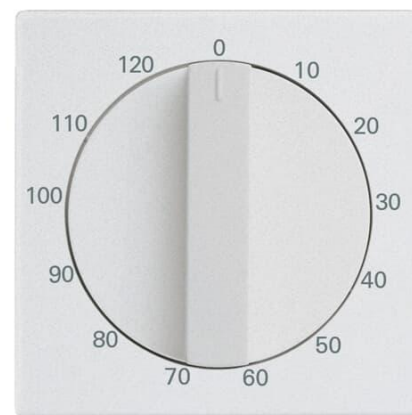

Cover Plate, turning handle

Type: 1771-83-103

Product ID: 2CKA001753A0267

GTIN: 4011395226636

Technical specification

ETIM Data

Model:	Toggle
Imprint/indication:	Symbol "0"
Scannable symbol/barrier free:	No
Utilization:	Time switch
Suitable for touch sensor connector for bus system:	No
Type of fastening:	Clamp mounting
Monitoring window/light outlet:	No
Material:	Plastic
Material quality:	Thermoplastic
Halogen free:	No
Surface protection:	Lacquered
Surface finishing:	Matt
Anti-bacterial treatment:	No
Colour:	Aluminium
RAL-number (similar):	9006
With label area:	No
With exchangeable lens/symbol:	No
Suitable for degree of protection (IP):	IP20
Impact strength:	IK03

Product Card

Cover Plate, turning handle

Width:	63 mm
Height:	63 mm
Depth:	21.6 mm
