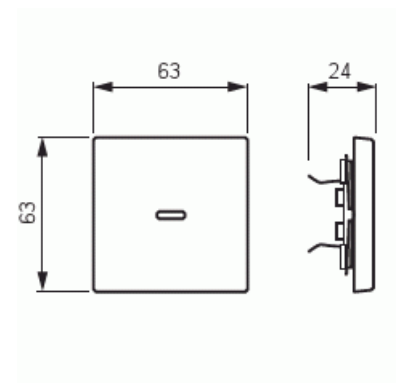

Product Card

Switch rocker, 1-gang, red lens, black matt

Rocker

Switch rocker, 1-gang, red lens, black matt

Type: 1789-885

Product ID: 2CKA001751A3047

GTIN: 4011395129852

1-gang rocker for all 1-rocker switch inserts. Can be installed in dry indoor spaces. The surface is painted. Cleaning with a mild, standard household detergent. Be careful when cleaning with a powerful dissolvent.

Technical specification

Classification

Suitable for degree of protection (IP):	IP20
---	------

Packing

Package:	1
Unit:	PCS

ETIM Data

Model:	Single rocker
Scannable symbol/barrier free:	No
Utilization:	Switch/push button
Suitable for touch sensor connector for bus system:	No

Product Card

Switch rocker, 1-gang, red lens, black matt

Type of fastening:	Clamp mounting
Monitoring window/light outlet:	No
Material:	Plastic
Material quality:	Thermoplastic
Halogen free:	No
Surface protection:	Lacquered
Surface finishing:	Matt
Anti-bacterial treatment:	No
Colour:	Black
RAL-number (similar):	9005
With label area:	No
With exchangeable lens/symbol:	No
Impact strength:	IK03
Width:	63 mm
Height:	63 mm
Depth:	20 mm