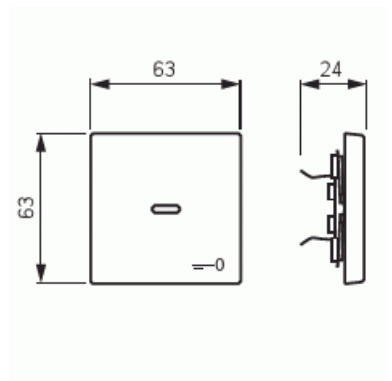

Product Card

Switch rocker, 1-gang, "key" symbol, lens, black matt

Rocker

Switch rocker, 1-gang, "key" symbol, lens, black matt

Type: 1789 TR-885

Product ID: 2CKA001751A3046

GTIN: 4011395129838

1-gang rocker for all 1-rocker switch inserts. Can be installed in dry indoor spaces. The surface is painted. Cleaning with a mild, standard household detergent. Be careful when cleaning with a powerful dissolvent.

Technical specification

Packing

Package:	1
Unit:	PCS

ETIM Data

Model:	Single rocker
Imprint/indication:	Other
Scannable symbol/barrier free:	No
Utilization:	Switch/push button
Suitable for touch sensor connector for bus system:	No
Type of fastening:	Clamp mounting
Monitoring window/light outlet:	No

Product Card

Switch rocker, 1-gang, "key" symbol, lens, black matt

Material:	Plastic
Material quality:	Thermoplastic
Halogen free:	No
Surface protection:	Lacquered
Surface finishing:	Matt
Anti-bacterial treatment:	No
Colour:	Black
RAL-number (similar):	9005
With label area:	No
With exchangeable lens/symbol:	No
Suitable for degree of protection (IP):	IP20
Impact strength:	IK03
Width:	63 mm
Height:	63 mm
Depth:	20 mm