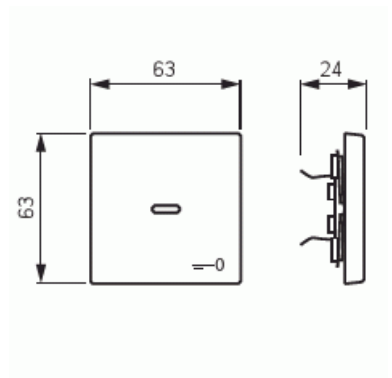

Product Card

Switch rocker, 1-gang, "key" symbol, lens, black matt

Rocker

Switch rocker, 1-gang, "key" symbol, lens, black matt

Type: 1789 TR-885

Product ID: 2CKA001751A3046

GTIN: 4011395129838

1-gang rocker for all 1-rocker switch inserts. Can be installed in dry indoor spaces. The surface is painted. Cleaning with a mild, standard household detergent. Be careful when cleaning with a powerful dissolvent.

Technical specification

Classification

Suitable for degree of protection (IP):	IP20
---	------

Packing

Package:	1
Unit:	PCS

ETIM Data

Model:	Single rocker
Imprint/indication:	Other
Scannable symbol/barrier free:	No
Utilization:	Switch/push button

Product Card

Switch rocker, 1-gang, "key" symbol, lens, black matt

Suitable for touch sensor connector for bus system:	No
Type of fastening:	Clamp mounting
Monitoring window/light outlet:	No
Material:	Plastic
Material quality:	Thermoplastic
Halogen free:	No
Surface protection:	Lacquered
Surface finishing:	Matt
Anti-bacterial treatment:	No
Colour:	Black
RAL-number (similar):	9005
With label area:	No
With exchangeable lens/symbol:	No
Impact strength:	IK03
Width:	63 mm
Height:	63 mm
Depth:	20 mm