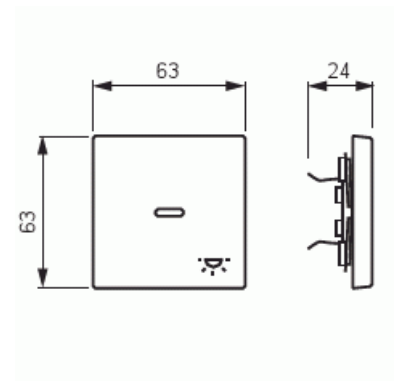

Product Card

Switch rocker, 1-gang, "light" symbol, lens, black matt

Rocker

Switch rocker, 1-gang, "light" symbol, lens, black matt

Type: 1789 LI-885

Product ID: 2CKA001751A3045

GTIN: 4011395129821

1-gang rocker for all 1-rocker switch inserts. Can be installed in dry indoor spaces. The surface is painted. Cleaning with a mild, standard household detergent. Be careful when cleaning with a powerful dissolvent.

Technical specification

Packing

Package:	1
Unit:	PCS

ETIM Data

Model:	Single rocker
Imprint/indication:	Symbol "light"
Scannable symbol/barrier free:	No
Utilization:	Switch/push button
Suitable for touch sensor connector for bus system:	No
Type of fastening:	Clamp mounting
Monitoring window/light outlet:	No

Product Card

Switch rocker, 1-gang, "light" symbol, lens, black matt

Material:	Plastic
Material quality:	Thermoplastic
Halogen free:	No
Surface protection:	Lacquered
Surface finishing:	Matt
Anti-bacterial treatment:	No
Colour:	Black
RAL-number (similar):	9005
With label area:	No
With exchangeable lens/symbol:	No
Suitable for degree of protection (IP):	IP20
Impact strength:	IK03
Width:	63 mm
Height:	63 mm
Depth:	20 mm