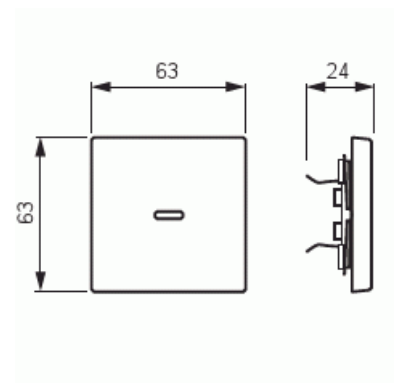

# Rocker

Switch rocker, 1-gang, red lens, white matt

**Type:** 1789-884

**Product ID:** 2CKA001751A3033

**GTIN:** 4011395129456

1-gang rocker for all 1-rocker switch inserts. Can be installed in dry indoor spaces. The surface is painted. Cleaning with a mild, standard household detergent. Be careful when cleaning with a powerful dissolvent.

# Product Card

Switch rocker, 1-gang, red lens, white matt

Type of fastening:	Clamp mounting
Monitoring window/light outlet:	No
Material:	Plastic
Material quality:	Thermoplastic
Halogen free:	No
Surface protection:	Lacquered
Surface finishing:	Matt
Anti-bacterial treatment:	No
Colour:	White
RAL-number (similar):	9016
With label area:	No
With exchangeable lens/symbol:	No
Impact strength:	IK03
Width:	63 mm
Height:	63 mm
Depth:	20 mm