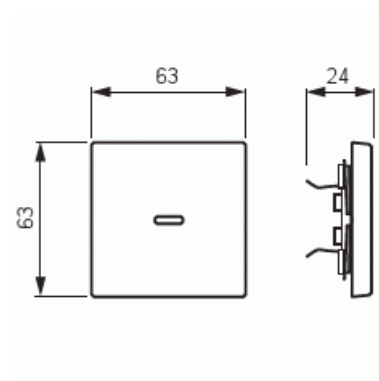

# Rocker

Switch rocker, 1-gang, red lens, white matt

**Type:** 1789-884

**Product ID:** 2CKA001751A3033

**GTIN:** 4011395129456

1-gang rocker for all 1-rocker switch inserts. Can be installed in dry indoor spaces. The surface is painted. Cleaning with a mild, standard household detergent. Be careful when cleaning with a powerful dissolvent.

### ETIM Data

Model:	Single rocker
Scannable symbol/barrier free:	No
Utilization:	Switch/push button
Suitable for touch sensor connector for bus system:	No
Type of fastening:	Clamp mounting
Monitoring window/light outlet:	No
Material:	Plastic

# Product Card

Switch rocker, 1-gang, red lens, white matt

Material quality:	Thermoplastic
Halogen free:	No
Surface protection:	Lacquered
Surface finishing:	Matt
Anti-bacterial treatment:	No
Colour:	White
RAL-number (similar):	9016
With label area:	No
With exchangeable lens/symbol:	No
Suitable for degree of protection (IP):	IP20
Impact strength:	IK03
Width:	63 mm
Height:	63 mm
Depth:	20 mm