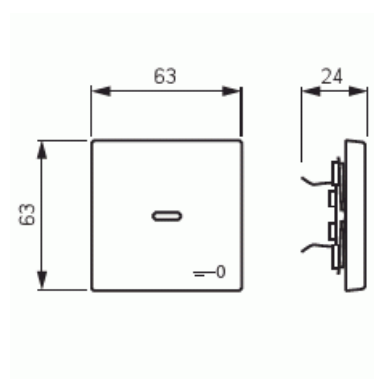

## Product Card

Switch rocker, 1-gang, "key" symbol, lens, steel

# Rocker

Switch rocker, 1-gang, "key" symbol, lens, steel

**Type:** 1789 TR-866

**Product ID:** 2CKA001751A2960

**GTIN:** 4011395086131

1-gang rocker for all 1-rocker switch inserts. Can be installed in dry indoor spaces. The surface is pure stainless steel and easy to keep clean. Cleaning with a mild, standard household detergent. Be careful when cleaning with a powerful dissolvent.

# Product Card

Switch rocker, 1-gang, "key" symbol, lens, steel

Suitable for touch sensor connector for bus system:	No
Type of fastening:	Clamp mounting
Monitoring window/light outlet:	No
Material:	Metal
Material quality:	Stainless steel
Halogen free:	No
Surface protection:	Untreated
Surface finishing:	Matt
Anti-bacterial treatment:	No
Colour:	Stainless steel
With label area:	No
With exchangeable lens/symbol:	No
Impact strength:	IK03
Width:	63 mm
Height:	63 mm
Depth:	20 mm