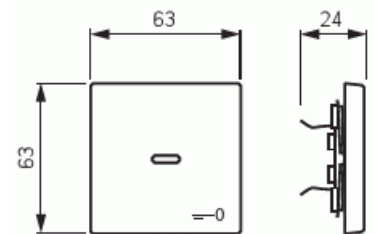

Product Card

Switch rocker, 1-gang, "key" symbol, lens, steel

Rocker

Switch rocker, 1-gang, "key" symbol, lens, steel

Type: 1789 TR-866

Product ID: 2CKA001751A2960

GTIN: 4011395086131

1-gang rocker for all 1-rocker switch inserts. Can be installed in dry indoor spaces. The surface is pure stainless steel and easy to keep clean. Cleaning with a mild, standard household detergent. Be careful when cleaning with a powerful dissolvent.

Technical specification

Packing

Package:	1/10/100/2800
Unit:	PCS

ETIM Data

Model:	Single rocker
Imprint/indication:	Other
Scannable symbol/barrier free:	No
Utilization:	Switch/push button
Suitable for touch sensor connector for bus system:	No
Type of fastening:	Clamp mounting
Monitoring window/light outlet:	No

Product Card

Switch rocker, 1-gang, "key" symbol, lens, steel

Material:	Metal
Material quality:	Stainless steel
Halogen free:	No
Surface protection:	Other
Surface finishing:	Matt
Anti-bacterial treatment:	No
Colour:	Stainless steel
With label area:	No
With exchangeable lens/symbol:	No
Suitable for degree of protection (IP):	IP20
Impact strength:	IK03
Width:	63 mm
Height:	63 mm
Depth:	20 mm