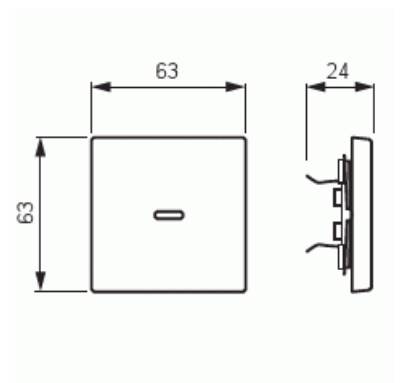

Product Card

Switch rocker, 1-gang, red lens, steel

Rocker

Switch rocker, 1-gang, red lens, steel

Type: 1789-866

Product ID: 2CKA001751A2957

GTIN: 4011395086063

1-gang rocker for all 1-rocker switch inserts. Can be installed in dry indoor spaces. The surface is pure stainless steel and easy to keep clean. Cleaning with a mild, standard household detergent. Be careful when cleaning with a powerful dissolvent.

Technical specification

Packing

Package:	1/10/100/2800
Unit:	PCS

ETIM Data

Model:	Single rocker
Scannable symbol/barrier free:	No
Utilization:	Switch/push button
Suitable for touch sensor connector for bus system:	No
Type of fastening:	Clamp mounting
Monitoring window/light outlet:	No
Material:	Metal

Product Card

Switch rocker, 1-gang, red lens, steel

Material quality:	Stainless steel
Halogen free:	No
Surface protection:	Other
Surface finishing:	Matt
Anti-bacterial treatment:	No
Colour:	Stainless steel
With label area:	No
With exchangeable lens/symbol:	No
Suitable for degree of protection (IP):	IP20
Impact strength:	IK03
Width:	63 mm
Height:	63 mm
Depth:	20 mm