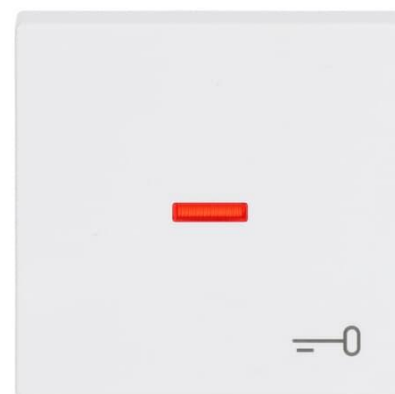

Product Card

Switch rocker, Impressivo, 1-gang, "key" symbol, lens, white

Switch rocker

Switch rocker, Impressivo, 1-gang, "key" symbol, lens, white

Type: 1789 TR-84

Product ID: 2CKA001751A2755

GTIN: 4011395995952

1-gang rocker for all 1-rocker switch inserts. Can be installed in dry indoor spaces. When flush mounted into humid spaces or outdoors a seal kit and screw fastening of the rocker frame must be used. Manufactured from a durable high quality plastic material. The surface is glossy and easy to keep clean. Cleaning with a mild, standard household detergent. Be careful when cleaning with a powerful dissolvent.

Technical specification

Classification

Suitable for degree of protection (IP):	IP20
---	------

Packing

Package:	1/10/100/2800
Unit:	PCS

ETIM Data

ETIM Version:	ETIM-9.0
ETIM Class:	EC000011
Model:	Single rocker

Product Card

Switch rocker, Impressivo, 1-gang, "key" symbol, lens, white

Imprint/indication:	Symbol "key/door"
Scannable symbol/barrier free:	No
Utilization:	Switch/push button
Suitable for touch sensor connector for bus system:	No
Type of fastening:	Clamp mounting
Monitoring window/light outlet:	No
Material:	Plastic
Material quality:	Thermoplastic
Halogen free:	No
Surface protection:	Untreated
Surface finishing:	Glossy
Anti-bacterial treatment:	No
Colour:	White
RAL-number (similar):	9016
With label area:	No
With exchangeable lens/symbol:	No
Impact strength:	IK03
Width:	63 mm
Height:	63 mm
Depth:	20 mm