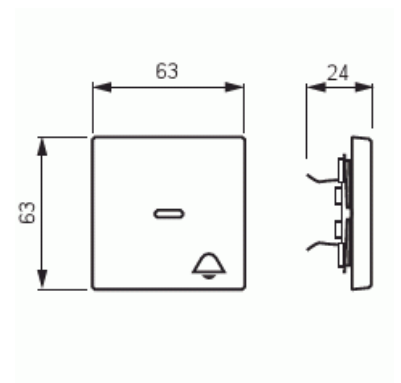

Product Card

Switch rocker, Impressivo, 1-gang, "bell" symbol, lens, white

Switch rocker

Switch rocker, Impressivo, 1-gang, "bell" symbol, lens, white

Type: 1789 KI-84

Product ID: 2CKA001751A2754

GTIN: 4011395995938

1-gang rocker for all 1-rocker switch inserts. Can be installed in dry indoor spaces. When flush mounted into humid spaces or outdoors a seal kit and screw fastening of the rocker frame must be used. Manufactured from a durable high quality plastic material. The surface is glossy and easy to keep clean. Cleaning with a mild, standard household detergent. Be careful when cleaning with a powerful dissolvent.

Technical specification

Classification

Suitable for degree of protection (IP):	IP20
---	------

Packing

Package:	1/10/100/2800
Unit:	PCS

ETIM Data

Model:	Single rocker
Imprint/indication:	Symbol "bell"
Scannable symbol/barrier free:	No

Product Card

Switch rocker, Impressivo, 1-gang, "bell" symbol, lens, white

Utilization:	Switch/push button
Suitable for touch sensor connector for bus system:	No
Type of fastening:	Clamp mounting
Monitoring window/light outlet:	No
Material:	Plastic
Material quality:	Thermoplastic
Halogen free:	No
Surface protection:	Untreated
Surface finishing:	Glossy
Anti-bacterial treatment:	No
Colour:	White
RAL-number (similar):	9016
With label area:	No
With exchangeable lens/symbol:	No
Impact strength:	IK03
Width:	63 mm
Height:	63 mm
Depth:	20 mm