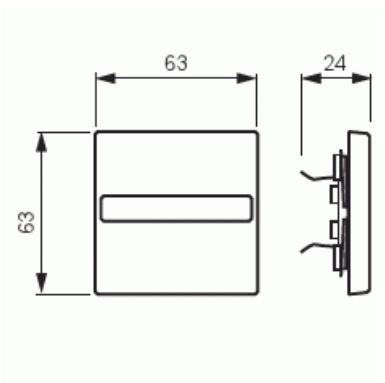

Product Card

Switch rocker, 1-gang, nameplate, black matt

Rocker

Switch rocker, 1-gang, nameplate, black matt

Type: 1764 NLI-885

Product ID: 2CKA001731A1982

GTIN: 4011395128213

1-gang rocker for all 1-rocker switch inserts. Can be installed in dry indoor spaces. The surface is painted. Cleaning with a mild, standard household detergent. Be careful when cleaning with a powerful dissolvent.

Technical specification

Classification

Suitable for degree of protection (IP):	IP20
---	------

Packing

Package:	1
Unit:	PCS

ETIM Data

Model:	Single rocker
Scannable symbol/barrier free:	No
Utilization:	Switch/push button
Suitable for touch sensor connector for bus system:	No

Product Card

Switch rocker, 1-gang, nameplate, black matt

Type of fastening:	Clamp mounting
Monitoring window/light outlet:	No
Material:	Plastic
Material quality:	Thermoplastic
Halogen free:	No
Surface protection:	Lacquered
Surface finishing:	Matt
Anti-bacterial treatment:	No
Colour:	Black
RAL-number (similar):	9005
With label area:	No
With exchangeable lens/symbol:	No
Impact strength:	IK03
Width:	63 mm
Height:	63 mm
Depth:	20 mm