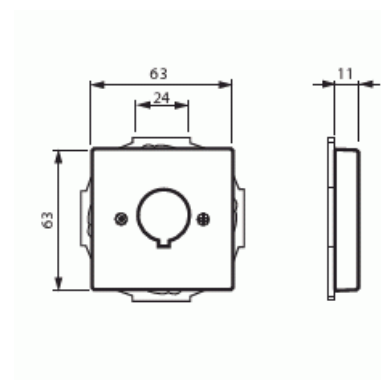

Product Card

Tele outlet, Impressivo, 22,5mm hole, white

Tele outlet

Tele outlet, Impressivo, 22,5mm hole, white

Type: 2533-84

Product ID: 2CKA001724A4256

GTIN: 4011395065679

Center plate with a round 22,5mm dented opening that prevents rotation. Used for fastening different devices. It is suitable for the 85mm cover frames and with the 2519-xx adapter also for the 100mm cover frames. The manufacture material is a durable high quality plastic. The surface is glossy and easy to keep clean. Cleaning with a mild, standard household detergent. Be careful when cleaning with a powerful dissolvent.

Technical specification

Classification

Suitable for degree of protection (IP):	IP20
---	------

Packing

Package:	1/10/100/2800
Unit:	PCS

ETIM Data

Assembly arrangement:	Basic element with central cover plate
Utilization:	Other
Support ring:	Yes

Product Card

Tele outlet, Impressivo, 22,5mm hole, white

With dust cover:	No
With hinged lid:	No
Outlet direction:	Straight
Imprintable label:	Without indication field
With imprint:	No
Mounting method:	Flush mounted (plaster)
Material:	Plastic
Material quality:	Thermoplastic
Halogen free:	Yes
Anti-bacterial treatment:	No
Surface protection:	Untreated
Surface finishing:	Glossy
Colour:	White
RAL-number (similar):	9016
Transparent:	No
Type of fastening:	Mounting with screw
Number of modules (module system):	1
With buses/couplings:	No
Suitable for number of connectors:	1
With strain relief:	No
Shielded buses:	No
Shielded housing:	No
Luster terminal:	No
With lighting:	No
Device width:	71 mm
Device height:	71 mm
Device depth:	17.8 mm
Min. depth of built-in installation box:	32 mm