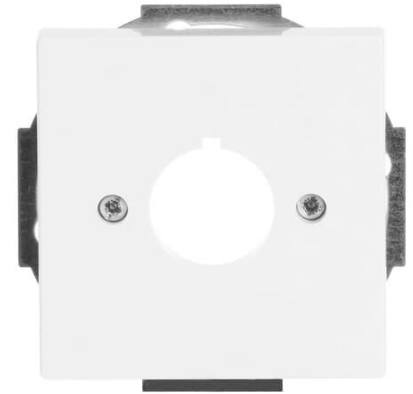

Product Card

Tele outlet, Impressivo, 22,5mm hole, white

Tele outlet

Tele outlet, Impressivo, 22,5mm hole, white

Type: 2533-84

Product ID: 2CKA001724A4256

GTIN: 4011395065679

Center plate with a round 22,5mm dented opening that prevents rotation. Used for fastening different devices. It is suitable for the 85mm cover frames and with the 2519-xx adapter also for the 100mm cover frames. The manufacture material is a durable high quality plastic. The surface is glossy and easy to keep clean. Cleaning with a mild, standard household detergent. Be careful when cleaning with a powerful dissolvent.

Technical specification

Classification

Suitable for degree of protection (IP):	IP20
---	------

Packing

Package:	1/10/100/2800
Unit:	PCS

ETIM Data

ETIM Version:	ETIM-9.0
ETIM Class:	EC000018
Assembly arrangement:	Basic element with central cover plate

Product Card

Tele outlet, Impressivo, 22,5mm hole, white

Utilization:	Other
Support ring:	Yes
With dust cover:	No
With hinged lid:	No
Outlet direction:	Straight
With imprint:	No
Mounting method:	Flush mounted (plaster)
Material:	Plastic
Material quality:	Thermoplastic
Halogen free:	Yes
Anti-bacterial treatment:	No
Surface protection:	Untreated
Surface finishing:	Glossy
Colour:	White
RAL-number (similar):	9016
Transparent:	No
Type of fastening:	Mounting with screw
Number of modules (module system):	1
With buses/couplings:	No
Suitable for number of connectors:	1
With strain relief:	No
Shielded buses:	No
Shielded housing:	No
Luster terminal:	No
With lighting:	No
Device width:	71 mm
Device height:	71 mm
Device depth:	17.8 mm
Min. depth of built-in installation box:	32 mm