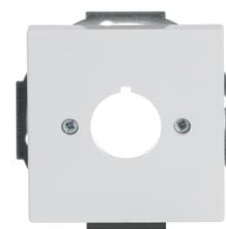

Product Card

Tele outlet, Impressivo, 22,5mm hole, white

Tele outlet

Tele outlet, Impressivo, 22,5mm hole, white

Type: 2533-84

Product ID: 2CKA001724A4256

GTIN: 4011395065679

Center plate with a round 22,5mm dented opening that prevents rotation. Used for fastening different devices. It is suitable for the 85mm cover frames and with the 2519-xx adapter also for the 100mm cover frames. The manufacture material is a durable high quality plastic. The surface is glossy and easy to keep clean. Cleaning with a mild, standard household detergent. Be careful when cleaning with a powerful dissolvent.

Technical specification

Classification

Suitable for degree of protection (IP):	IP20
---	------

Packing

Package:	1/10/100/2800
Unit:	PCS

ETIM Data

Assembly arrangement:	Basic element with central cover plate
Utilization:	Other
Support ring:	Yes

Product Card

Tele outlet, Impressivo, 22,5mm hole, white

With dust cover:	No
With hinged lid:	No
Outlet direction:	Straight
Imprintable label:	Without indication field
With imprint:	No
Mounting method:	Flush mounted (plaster)
Material:	Plastic
Material quality:	Thermoplastic
Halogen free:	Yes
Anti-bacterial treatment:	No
Surface protection:	Untreated
Surface finishing:	Glossy
Colour:	White
RAL-number (similar):	9016
Transparent:	No
Type of fastening:	Mounting with screw
Number of modules (module system):	1
With buses/couplings:	No
Suitable for number of connectors:	1
With strain relief:	No
Shielded buses:	No
Shielded housing:	No
Luster terminal:	No
With lighting:	No
Device width:	71 mm
Device height:	71 mm
Device depth:	17.8 mm
Min. depth of built-in installation box:	32 mm