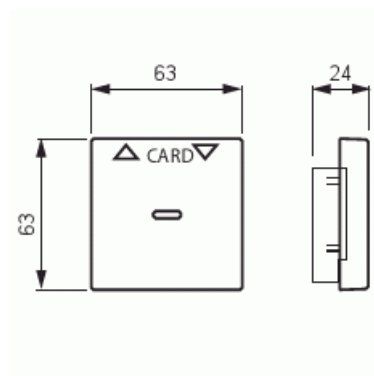

Product Card

Center plate, for card switch 8114.1, white matt

Center plate

Center plate, for card switch 8114.1, white matt

Type: 1792-884

Product ID: 2CKA001710A3928

GTIN: 4011395131664

Special rocker for card switch insert 8114.1. Used, for example, as a hotel-room "main switch" with a card the size of a credit card. Can only be installed in dry indoor spaces. The surface is painted. Cleaning with a mild, standard household detergent. Be careful when cleaning with a powerful dissolvent.

Technical specification

Packing

Package:	1
Unit:	PCS

ETIM Data

Model:	Hotel card
Imprint/indication:	Symbol "arrows"
Scannable symbol/barrier free:	No
Suitable for touch sensor connector for bus system:	No
Type of fastening:	Clamp mounting
Monitoring window/light outlet:	No
Material:	Plastic

Product Card

Center plate, for card switch 8114.1, white matt

Material quality:	Thermoplastic
Halogen free:	No
Surface protection:	Lacquered
Surface finishing:	Matt
Anti-bacterial treatment:	No
Colour:	White
RAL-number (similar):	9016
With label area:	No
With exchangeable lens/symbol:	No
Suitable for degree of protection (IP):	IP20
Impact strength:	IK03
Width:	63 mm
Height:	63 mm
Depth:	13.4 mm