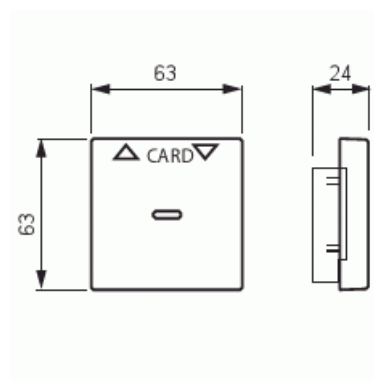

## Product Card

Center plate, for card switch 8114.1, white matt

# Center plate

Center plate, for card switch 8114.1, white matt

**Type:** 1792-884

**Product ID:** 2CKA001710A3928

**GTIN:** 4011395131664

Special rocker for card switch insert 8114.1. Used, for example, as a hotel-room "main switch" with a card the size of a credit card. Can only be installed in dry indoor spaces. The surface is painted. Cleaning with a mild, standard household detergent. Be careful when cleaning with a powerful dissolvent.