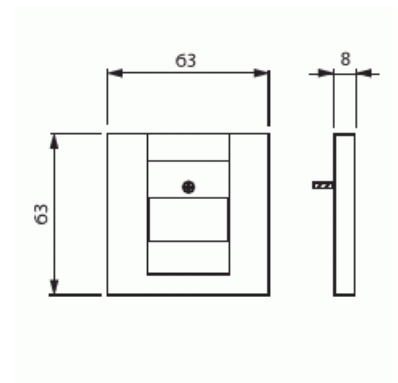

Product Card

Center plate, tele outlet, white matt

Center plate

Center plate, tele outlet, white matt

Type: 1766-884

Product ID: 2CKA001710A3926

GTIN: 4011395131626

Center plate for tele outlets. It is suitable for the 85mm cover frames. The surface material is painted. Cleaning with a mild, standard household detergent. Be careful when cleaning with a powerful dissolvent.

Technical specification

Classification

Suitable for degree of protection (IP):	IP20
---	------

Packing

Package:	1
Unit:	PCS

ETIM Data

Assembly arrangement:	Control element
Utilization:	Other
Support ring:	No
With dust cover:	No

Product Card

Center plate, tele outlet, white matt

With hinged lid:	No
Outlet direction:	Straight
Imprintable label:	Without indication field
With imprint:	No
Mounting method:	Flush mounted (plaster)
Material:	Plastic
Material quality:	Thermoplastic
Halogen free:	Yes
Anti-bacterial treatment:	No
Surface protection:	Lacquered
Surface finishing:	Matt
Colour:	White
RAL-number (similar):	9016
Transparent:	No
Type of fastening:	Mounting with screw
Number of modules (module system):	1
With buses/couplings:	No
Suitable for number of connectors:	1
With strain relief:	No
Shielded buses:	No
Shielded housing:	No
Luster terminal:	No
With lighting:	No
Device width:	63 mm
Device height:	63 mm
Device depth:	8.4 mm
Min. depth of built-in installation box:	32 mm