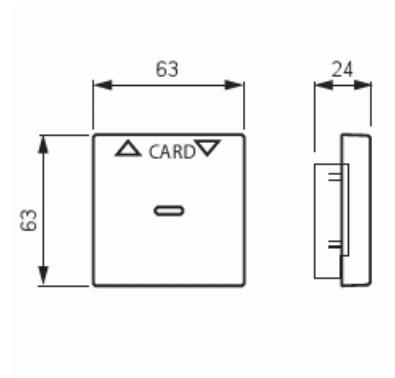

Product Card

Center plate, for card switch 8114.1, black matt

Center plate

Center plate, for card switch 8114.1, black matt

Type: 1792-885

Product ID: 2CKA001710A3905

GTIN: 4011395127285

Special rocker for card switch insert 8114.1. Used, for example, as a hotel-room "main switch" with a card the size of a credit card. Can only be installed in dry indoor spaces. The surface is painted. Cleaning with a mild, standard household detergent. Be careful when cleaning with a powerful dissolvent.

Technical specification

Classification

Suitable for degree of protection (IP):	IP20
---	------

Packing

Package:	1
Unit:	PCS

ETIM Data

Model:	Hotel card
Imprint/indication:	Symbol "arrows"
Scannable symbol/barrier free:	No
Suitable for touch sensor connector for bus system:	No

Product Card

Center plate, for card switch 8114.1, black matt

Type of fastening:	Clamp mounting
Monitoring window/light outlet:	No
Material:	Plastic
Material quality:	Thermoplastic
Halogen free:	No
Surface protection:	Lacquered
Surface finishing:	Matt
Anti-bacterial treatment:	No
Colour:	Black
RAL-number (similar):	9005
With label area:	No
With exchangeable lens/symbol:	No
Impact strength:	IK03
Width:	63 mm
Height:	63 mm
Depth:	13.4 mm