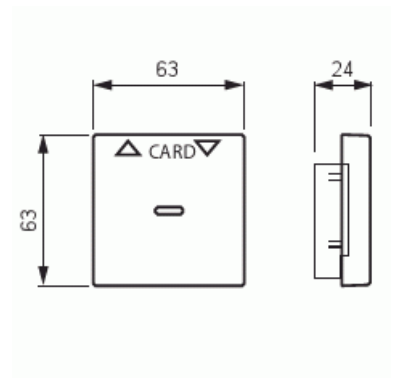

## Product Card

Center plate, for card switch 8114.1, black matt

# Center plate

Center plate, for card switch 8114.1, black matt

**Type:** 1792-885

**Product ID:** 2CKA001710A3905

**GTIN:** 4011395127285

Special rocker for card switch insert 8114.1. Used, for example, as a hotel-room "main switch" with a card the size of a credit card. Can only be installed in dry indoor spaces. The surface is painted. Cleaning with a mild, standard household detergent. Be careful when cleaning with a powerful dissolvent.

### ETIM Data

Model:	Hotel card
Imprint/indication:	Symbol "arrows"
Scannable symbol/barrier free:	No
Suitable for touch sensor connector for bus system:	No
Type of fastening:	Clamp mounting
Monitoring window/light outlet:	No
Material:	Plastic