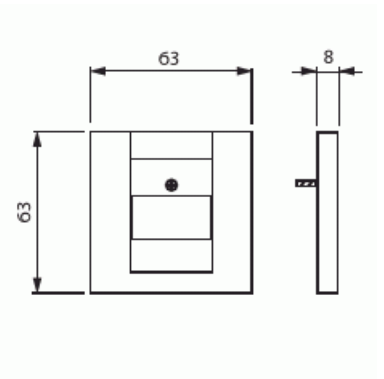

Product Card

Center plate, tele outlet, black matt

Center plate

Center plate, tele outlet, black matt

Type: 1766-885

Product ID: 2CKA001710A3903

GTIN: 4011395127261

Center plate for tele outlets. It is suitable for the 85mm cover frames. The surface material is painted. Cleaning with a mild, standard household detergent. Be careful when cleaning with a powerful dissolvent.

Technical specification

Classification

Suitable for degree of protection (IP):	IP20
---	------

Packing

Package:	1/10
Unit:	PCS

ETIM Data

Assembly arrangement:	Control element
Utilization:	D-Sub 15-pole
Support ring:	No
With dust cover:	No

Product Card

Center plate, tele outlet, black matt

With hinged lid:	No
Outlet direction:	Straight
Imprintable label:	Without indication field
With imprint:	No
Mounting method:	Flush mounted (plaster)
Material:	Plastic
Material quality:	Thermoplastic
Halogen free:	Yes
Anti-bacterial treatment:	No
Surface protection:	Lacquered
Surface finishing:	Matt
Colour:	Black
RAL-number (similar):	9005
Transparent:	No
Type of fastening:	Mounting with screw
Number of modules (module system):	1
With buses/couplings:	No
Suitable for number of connectors:	1
With strain relief:	No
Shielded buses:	No
Shielded housing:	No
Luster terminal:	No
With lighting:	No
Device width:	63 mm
Device height:	63 mm
Device depth:	8.4 mm
Min. depth of built-in installation box:	32 mm