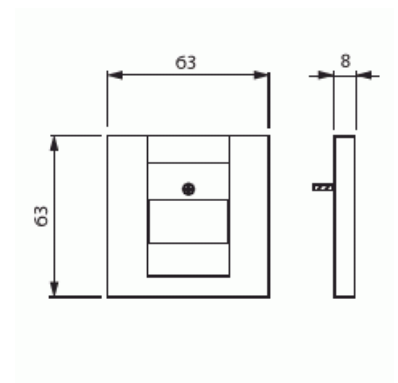

Product Card

Center plate, tele outlet, steel

Center plate

Center plate, tele outlet, steel

Type: 1766-866

Product ID: 2CKA001710A3765

GTIN: 4011395087848

Center plate for tele outlets. It is suitable for the 85mm cover frames. The surface material is pure stainless steel and easy to keep clean. Cleaning with a mild, standard household detergent. Be careful when cleaning with a powerful dissolvent.

Technical specification

Classification

| | |
|---|------|
| Suitable for degree of protection (IP): | IP20 |
|---|------|

Packing

| | |
|----------|---------------|
| Package: | 1/10/100/2800 |
| Unit: | PCS |

ETIM Data

| | |
|-----------------------|-----------------|
| Assembly arrangement: | Control element |
| Utilization: | D-Sub 15-pole |
| Support ring: | No |
| With dust cover: | No |

Product Card

Center plate, tele outlet, steel

| | |
|--|--------------------------|
| With hinged lid: | No |
| Outlet direction: | Straight |
| Imprintable label: | Without indication field |
| With imprint: | No |
| Mounting method: | Flush mounted (plaster) |
| Material: | Plastic |
| Material quality: | Thermoplastic |
| Halogen free: | Yes |
| Anti-bacterial treatment: | No |
| Surface protection: | Lacquered |
| Surface finishing: | Matt |
| Colour: | Stainless steel |
| Transparent: | No |
| Type of fastening: | Mounting with screw |
| Number of modules (module system): | 1 |
| With buses/couplings: | No |
| Suitable for number of connectors: | 1 |
| With strain relief: | No |
| Shielded buses: | No |
| Shielded housing: | No |
| Luster terminal: | No |
| With lighting: | No |
| Device width: | 63 mm |
| Device height: | 63 mm |
| Device depth: | 8.4 mm |
| Min. depth of built-in installation box: | 32 mm |