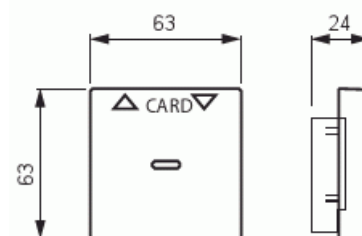

## Product Card

Center plate, for card switch 8114.1, steel

# Center plate

Center plate, for card switch 8114.1, steel

**Type:** 1792-866

**Product ID:** 2CKA001710A3757

**GTIN:** 4011395086797

Special rocker for card switch insert 8114.1. Used, for example, as a hotel-room "main switch" with a card the size of a credit card. Can only be installed in dry indoor spaces. The surface material is pure stainless steel and easy to keep clean. Cleaning with a mild, standard household detergent. Be careful when cleaning with a powerful dissolvent.

### ETIM Data

Model:	Hotel card
Imprint/indication:	Symbol "arrows"
Scannable symbol/barrier free:	No
Suitable for touch sensor connector for bus system:	No
Type of fastening:	Clamp mounting
Monitoring window/light outlet:	No
Material:	Metal

# Product Card

Center plate, for card switch 8114.1, steel

Material quality:	Stainless steel
Halogen free:	No
Surface protection:	Other
Surface finishing:	Matt
Anti-bacterial treatment:	No
Colour:	Stainless steel
With label area:	No
With exchangeable lens/symbol:	No
Suitable for degree of protection (IP):	IP20
Impact strength:	IK03
Width:	63 mm
Height:	63 mm
Depth:	13.8 mm