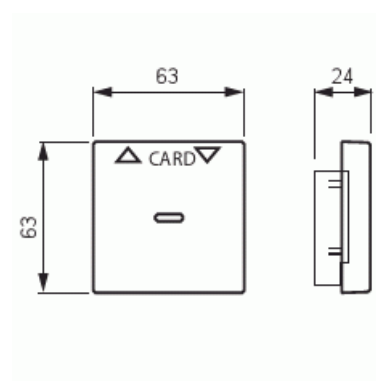

Product Card

Center plate, Impressivo, for card switch 8114.1, aluminum

Center plate

Center plate, Impressivo, for card switch 8114.1, aluminum

Type: 1792-83

Product ID: 2CKA001710A3670

GTIN: 4011395074596

Special rocker for card switch insert 8114.1. Used, for example, as a hotel-room "main switch" with a card the size of a credit card. Can only be installed in dry indoor spaces. Manufactured from a durable high quality plastic material. The surface is glossy and easy to keep clean. Cleaning with a mild, standard household detergent. Be careful when cleaning with a powerful dissolvent.

Technical specification

Packing

Package:	1/10/100/2800
Unit:	PCS

ETIM Data

Model:	Hotel card
Imprint/indication:	Symbol "arrows"
Scannable symbol/barrier free:	No
Suitable for touch sensor connector for bus system:	No
Type of fastening:	Clamp mounting
Monitoring window/light outlet:	No
Material:	Plastic

Product Card

Center plate, Impressivo, for card switch 8114.1, aluminum

Material quality:	Thermoplastic
Halogen free:	No
Surface protection:	Lacquered
Surface finishing:	Matt
Anti-bacterial treatment:	No
Colour:	Aluminium
RAL-number (similar):	9006
With label area:	No
With exchangeable lens/symbol:	No
Suitable for degree of protection (IP):	IP20
Impact strength:	IK03
Width:	63 mm
Height:	63 mm
Depth:	13.4 mm