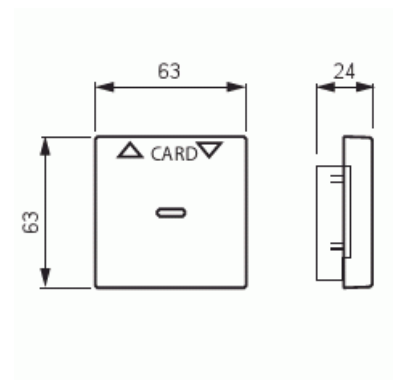

## Product Card

Center plate, Impressivo, for card switch 8114.1, white

# Center plate

Center plate, Impressivo, for card switch 8114.1, white

**Type:** 1792-84

**Product ID:** 2CKA001710A3641

**GTIN:** 4011395064856

Special rocker for card switch insert 8114.1. Used, for example, as a hotel-room "main switch" with a card the size of a credit card. Can only be installed in dry indoor spaces. Manufactured from a durable high quality plastic material. The surface is glossy and easy to keep clean. Cleaning with a mild, standard household detergent. Be careful when cleaning with a powerful dissolvent.