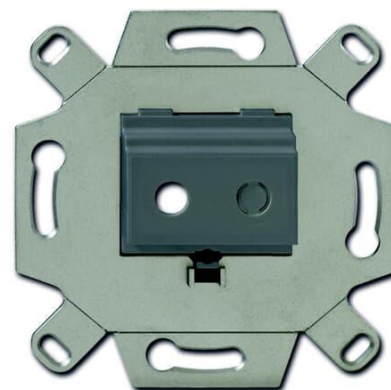

Tele outlet

Tele outlet insert for 2 x Mini Jack connectors

Type: 0264/13-500

Product ID: 2CKA000230A0460

GTIN: 4011395167953

Use this insert with Impressivo center plates 1766-xx and Jussi center plate 2539-214. The insert is for 1 or 2 Mini Jack connectors.

Technical specification

Classification

Suitable for degree of protection (IP):	IP20
---	------

Packing

Package:	1
Unit:	PCS

ETIM Data

ETIM Version:	ETIM-9.0
ETIM Class:	EC000018
Assembly arrangement:	Basic element
Utilization:	Jack plug
Support ring:	Yes
With dust cover:	No
With hinged lid:	No

Product Card

Tele outlet insert for 2 x Mini Jack connectors

Outlet direction:	Straight
Imprintable label:	Without indication field
With imprint:	No
Mounting method:	Flush mounted (plaster)
Material:	Metal
Material quality:	Other
Halogen free:	Yes
Anti-bacterial treatment:	No
Surface protection:	Other
Surface finishing:	Matt
Colour:	Grey
RAL-number (similar):	7005
Transparent:	No
Type of fastening:	Mounting with screw
Number of modules (module system):	1
With buses/couplings:	No
Suitable for number of connectors:	2
With strain relief:	No
Shielded buses:	No
Shielded housing:	No
Luster terminal:	No
With lighting:	No
Device width:	71 mm
Device height:	71 mm
Device depth:	16.5 mm
Min. depth of built-in installation box:	32 mm