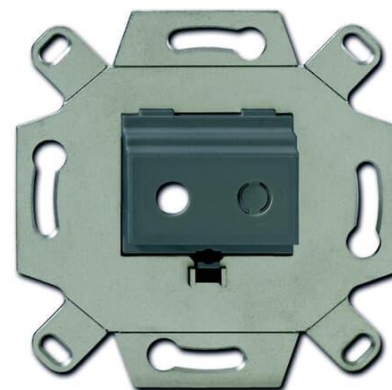

## Product Card

Tele outlet insert for 2 x Mini Jack connectors

# Tele outlet

Tele outlet insert for 2 x Mini Jack connectors

**Type:** 0264/13-500

**Product ID:** 2CKA000230A0460

**GTIN:** 4011395167953

Use this insert with Impressivo center plates 1766-xx and Jussi center plate 2539-214. The insert is for 1 or 2 Mini Jack connectors.

### ETIM Data

Assembly arrangement:	Basic element
Utilization:	Jack plug
Support ring:	Yes
With dust cover:	No
With hinged lid:	No
Outlet direction:	Straight
Imprintable label:	Without indication field
With imprint:	No
Mounting method:	Flush mounted (plaster)
Material:	Metal

# Product Card

Tele outlet insert for 2 x Mini Jack connectors

Material quality:	Other
Halogen free:	Yes
Anti-bacterial treatment:	No
Surface protection:	Other
Surface finishing:	Matt
Colour:	Grey
RAL-number (similar):	7005
Transparent:	No
Type of fastening:	Mounting with screw
Number of modules (module system):	1
With buses/couplings:	No
Suitable for number of connectors:	2
With strain relief:	No
Shielded buses:	No
Shielded housing:	No
Luster terminal:	No
With lighting:	No
Suitable for degree of protection (IP):	IP20
Device width:	71 mm
Device height:	71 mm
Device depth:	16.5 mm
Min. depth of built-in installation box:	32 mm