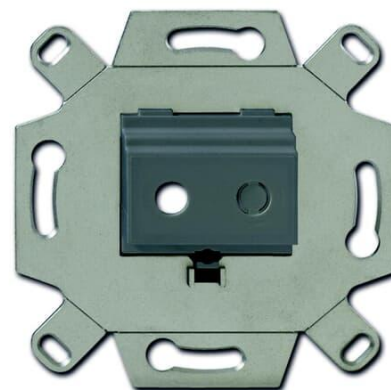

## Tele outlet

Tele outlet insert for 2 x Mini Jack connectors

**Type:** 0264/13-500

**Product ID:** 2CKA000230A0460

**GTIN:** 4011395167953

Use this insert with Impressivo center plates 1766-xx and Jussi center plate 2539-214. The insert is for 1 or 2 Mini Jack connectors.

### ETIM Data

Assembly arrangement:	Basic element
Utilization:	Jack plug
Support ring:	Yes
With dust cover:	No
With hinged lid:	No
Outlet direction:	Straight
Imprintable label:	Without indication field

# Product Card

Tele outlet insert for 2 x Mini Jack connectors

With imprint:	No
Mounting method:	Flush mounted (plaster)
Material:	Metal
Material quality:	Other
Halogen free:	Yes
Anti-bacterial treatment:	No
Surface protection:	Other
Surface finishing:	Matt
Colour:	Grey
RAL-number (similar):	7005
Transparent:	No
Type of fastening:	Mounting with screw
Number of modules (module system):	1
With buses/couplings:	No
Suitable for number of connectors:	2
With strain relief:	No
Shielded buses:	No
Shielded housing:	No
Luster terminal:	No
With lighting:	No
Device width:	71 mm
Device height:	71 mm
Device depth:	16.5 mm
Min. depth of built-in installation box:	32 mm