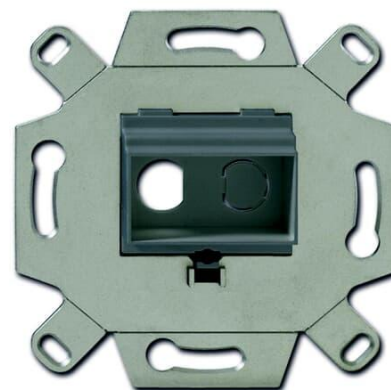

Tele outlet

Tele outlet insert for 2 x RCA connectors

Type: 0263/13-500

Product ID: 2CKA000230A0446

GTIN: 4011395167816

Use this insert with Impressivo center plates 1766-xx and Jussi center plate 2539-214. The insert is for 1 or 2 RCA audio/video connectors.

Technical specification

Classification

Suitable for degree of protection (IP):	IP20
---	------

Packing

Package:	1
Unit:	PCS

ETIM Data

ETIM Version:	ETIM-9.0
ETIM Class:	EC000018
Assembly arrangement:	Basic element
Utilization:	Cinch
Support ring:	Yes
With dust cover:	No
With hinged lid:	No
Outlet direction:	Straight

Product Card

Tele outlet insert for 2 x RCA connectors

Imprintable label:	Without indication field
With imprint:	No
Mounting method:	Flush mounted (plaster)
Material:	Metal
Material quality:	Other
Halogen free:	Yes
Anti-bacterial treatment:	No
Surface protection:	Other
Surface finishing:	Matt
Colour:	Grey
RAL-number (similar):	7005
Transparent:	No
Type of fastening:	Mounting with screw
Number of modules (module system):	1
With buses/couplings:	No
Suitable for number of connectors:	2
With strain relief:	No
Shielded buses:	No
Shielded housing:	No
Luster terminal:	No
With lighting:	No
Device width:	71 mm
Device height:	71 mm
Device depth:	16.5 mm
Min. depth of built-in installation box:	32 mm