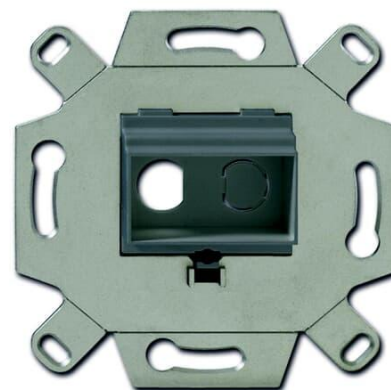

## Product Card

Tele outlet insert for 2 x RCA connectors

# Tele outlet

Tele outlet insert for 2 x RCA connectors

**Type:** 0263/13-500

**Product ID:** 2CKA000230A0446

**GTIN:** 4011395167816

Use this insert with Impressivo center plates 1766-xx and Jussi center plate 2539-214. The insert is for 1 or 2 RCA audio/video connectors.

### ETIM Data

Assembly arrangement:	Basic element
Utilization:	Cinch
Support ring:	Yes
With dust cover:	No
With hinged lid:	No
Outlet direction:	Straight
Imprintable label:	Without indication field
With imprint:	No

# Product Card

Tele outlet insert for 2 x RCA connectors

Mounting method:	Flush mounted (plaster)
Material:	Metal
Material quality:	Other
Halogen free:	Yes
Anti-bacterial treatment:	No
Surface protection:	Other
Surface finishing:	Matt
Colour:	Grey
RAL-number (similar):	7005
Transparent:	No
Type of fastening:	Mounting with screw
Number of modules (module system):	1
With buses/couplings:	No
Suitable for number of connectors:	2
With strain relief:	No
Shielded buses:	No
Shielded housing:	No
Luster terminal:	No
With lighting:	No
Device width:	71 mm
Device height:	71 mm
Device depth:	16.5 mm
Min. depth of built-in installation box:	32 mm