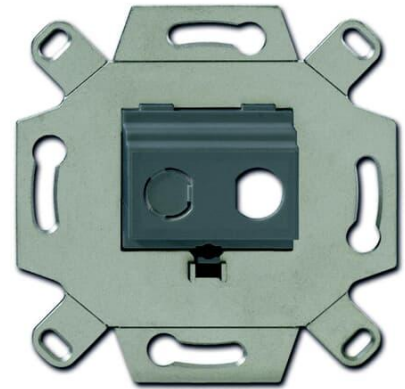

Tele outlet

Tele outlet insert for 2 x BNC-F type connectors

Type: 0262/13-500

Product ID: 2CKA000230A0438

GTIN: 4011395167731

Use this insert with Impressivo center plates 1766-xx and Jussi center plate 2539-214. The insert is for 1 or 2 BNC-F type connectors. Opening for the connectors is 12mm in diameter with a bevel in one sidewall.

Technical specification

Classification

Suitable for degree of protection (IP):	IP20
---	------

Packing

Package:	1
Unit:	PCS

ETIM Data

ETIM Version:	ETIM-9.0
ETIM Class:	EC000018
Assembly arrangement:	Basic element
Utilization:	SAT
Support ring:	Yes
With dust cover:	No

Product Card

Tele outlet insert for 2 x BNC-F type connectors

With hinged lid:	No
Outlet direction:	Straight
Imprintable label:	Without indication field
With imprint:	No
Mounting method:	Flush mounted (plaster)
Material:	Metal
Material quality:	Other
Halogen free:	Yes
Anti-bacterial treatment:	No
Surface protection:	Other
Surface finishing:	Matt
Colour:	Grey
RAL-number (similar):	7005
Transparent:	No
Type of fastening:	Mounting with screw
Number of modules (module system):	1
With buses/couplings:	No
Suitable for number of connectors:	2
With strain relief:	No
Shielded buses:	No
Shielded housing:	No
Luster terminal:	No
With lighting:	No
Device width:	71 mm
Device height:	71 mm
Device depth:	17.3 mm
Min. depth of built-in installation box:	32 mm