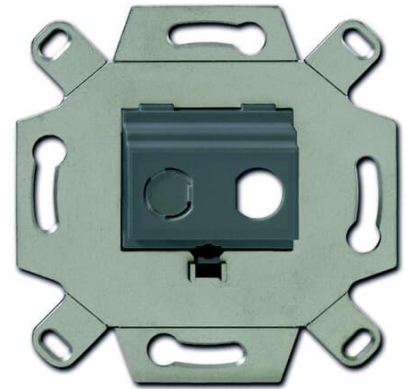

Tele outlet

Tele outlet insert for 2 x BNC-F type connectors

Type: 0262/13-500

Product ID: 2CKA000230A0438

GTIN: 4011395167731

Use this insert with Impressivo center plates 1766-xx and Jussi center plate 2539-214. The insert is for 1 or 2 BNC-F type connectors. Opening for the connectors is 12mm in diameter with a bevel in one sidewall.

Technical specification

Classification

Suitable for degree of protection (IP):	IP20
---	------

Packing

Package:	1
Unit:	PCS

ETIM Data

Assembly arrangement:	Basic element
Utilization:	SAT
Support ring:	Yes
With dust cover:	No
With hinged lid:	No
Outlet direction:	Straight

Product Card

Tele outlet insert for 2 x BNC-F type connectors

Imprintable label:	Without indication field
With imprint:	No
Mounting method:	Flush mounted (plaster)
Material:	Metal
Material quality:	Other
Halogen free:	Yes
Anti-bacterial treatment:	No
Surface protection:	Other
Surface finishing:	Matt
Colour:	Grey
RAL-number (similar):	7005
Transparent:	No
Type of fastening:	Mounting with screw
Number of modules (module system):	1
With buses/couplings:	No
Suitable for number of connectors:	2
With strain relief:	No
Shielded buses:	No
Shielded housing:	No
Luster terminal:	No
With lighting:	No
Device width:	71 mm
Device height:	71 mm
Device depth:	17.3 mm
Min. depth of built-in installation box:	32 mm