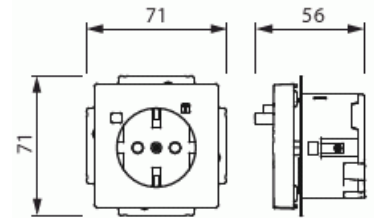

Product Card

WZ53.TYZ.5401SK ABB ABB SRCD Impressivo anthracite Protective Contact (SCHUKO) 1gang(s)
Anthracite

WZ53.TYZ.5401SK

WZ53.TYZ.5401SK ABB ABB SRCD
Impressivo anthracite Protective Contact
(SCHUKO) 1gang(s) Anthracite

Type: 3120EUC-81

Product ID: 2CCF019499R0001

GTIN: 7612271497064

ABB SRCD socket outlet "Impressivo" ; 3120EUC-81 / WZ53.TYZ.5401SK ;
UP 16A/230V~ (30mA) anthracite IP21

Technical specification

Electrical quantities

Nominal current:	16 A
Nominal voltage:	230 V

Classification

Suitable for degree of protection (IP):	IP21

Packing

Package:	1/10
Unit:	PCS

ETIM Data

© ABB 2025

Business ID 0763403-0

www.installationmaterials.com

Customer service

puh. +358 10 222 1999

contact.center@fi.abb.com

ABB Exchange

+358 10 22 11