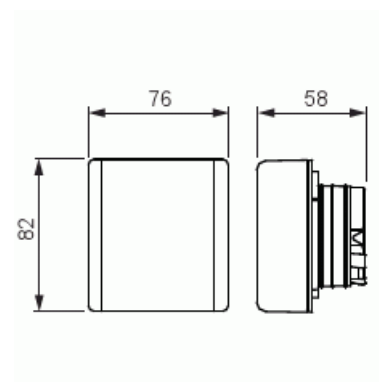

Product Card

Socket outlet, IP44, Schuko, 1-gang with RCD (30mA), shuttered, extendable, flush mounting

Socket outlet SRCD, IP44

Socket outlet, IP44, Schuko, 1-gang with RCD (30mA), shuttered, extendable, flush mounting

Type: 3120EUG-44

Product ID: 2CCF019496R0001

GTIN: 7612271473884

Socket residual current device with a rated current of 16 A and a rated residual current of 30mA.

Technical specification

Electrical quantities

Number of active pins (round):	2
With signal lamp:	No
Number of units:	1
Number of phases:	1
Imprint/indication:	None
Connection type:	Push-in clamp
With hinged lid:	No
With enhanced contact protection:	Yes
Label space/information surface:	No
Colour:	White
RAL-number (similar):	9010
Metallic colour:	No
Transparent:	No
Lockable:	No
Eject-mechanism:	No
Insulated mounting:	No
With function lighting:	No
With orientation lighting:	No
Over voltage protection:	No
Fault current protection:	Yes
With miniature fuse:	No
Special power supply:	No special power supply
Mounting method:	Flush mounted (plaster)
Type of fastening:	Mounting with claw and screw
Material:	Plastic
Material quality:	Thermoplastic
Halogen free:	Yes
Surface protection:	Untreated
Surface finishing:	Glossy
Anti-bacterial treatment:	No
With loop through function:	Yes
With on/off switch:	No
Rotated central insert:	No
Frequency:	50...60 Hz

Product Card

Socket outlet, IP44, Schuko, 1-gang with RCD (30mA), shuttered, extendable, flush mounting

Rated fault current:	30 mA
Device width:	77 mm
Device height:	83 mm
Device depth:	59 mm
Min. depth of built-in installation box:	40 mm
Compatible with Apple HomeKit:	No
Compatible with Amazon Alexa:	No
Compatible with Google Assistant:	No
IFTTT support available:	No