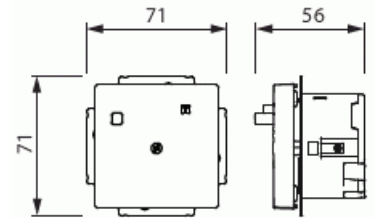

Product Card

Residual current device with a rated current of 16 A and s rated residual current of 30mA.

Fault current protection

Residual current device with a rated current of 16 A and s rated residual current of 30mA.

Type: 3150UC-84.1

Product ID: 2CCF019492R0001

GTIN: 7612271473808

Residual current device with a rated current of 16 A and s rated residual current of 30mA.

Technical specification

Electrical quantities

Nominal current:	16 A
Nominal voltage:	230 V